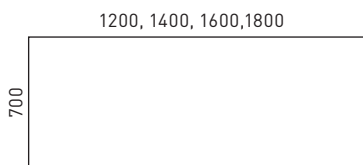

RANGE

NOVA Wood