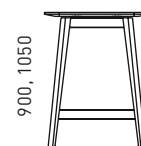

RANGE

NOVA Wood