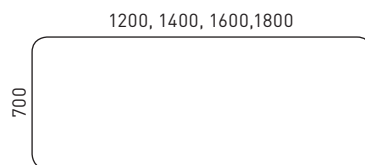

RANGE

NOVA Wood