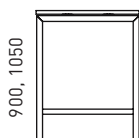

NOVA

1600, 1800