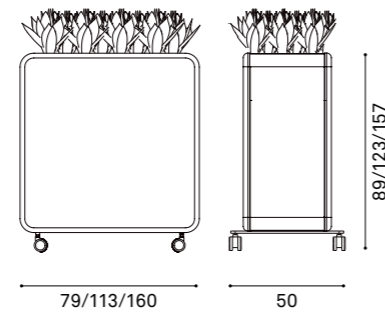

Pillow Space

DESIGN ROBERT BRONWASSER

Pillow Space planters make it possible to integrate nature in sound absorbing office designs. The planter is part of the large family of Pillow Space room dividers in which acoustic solutions meet various other functions. Available in three widths. The casters have brakes and a rubber insert is included.

Mit den Pflanzengefäßen der Pillow Space Serie integrieren Sie die Natur in Ihr schallabsorbierendes Office Design. Der Pflanzenhalter ist Teil der großen Pillow Space Raumteiler Familie, die akustische Lösungen mit verschiedenen anderen Funktionen verbindet. Lieferbar in drei Breiten. Auf Rollen, wobei die Vorderen bremsbar sind. Ein Gummi Einsatz wird mitgeliefert.

MATERIAL AND FINISH
Powder coated steel, upholstered panels

DIMENSIONS (CM)

ADDITIONAL

Rombo

DESIGN EMILIANA DESIGN STUDIO

In combination with different heights and colours, the diamond shape of Rombo allows many different configurations. A Rombo seat and table make it possible to enjoy the planters from very nearby. All the parts are carefully crafted, with superb attention to detail and a rubber insert is also included. Mix and match all objects to create a living ecosystem.