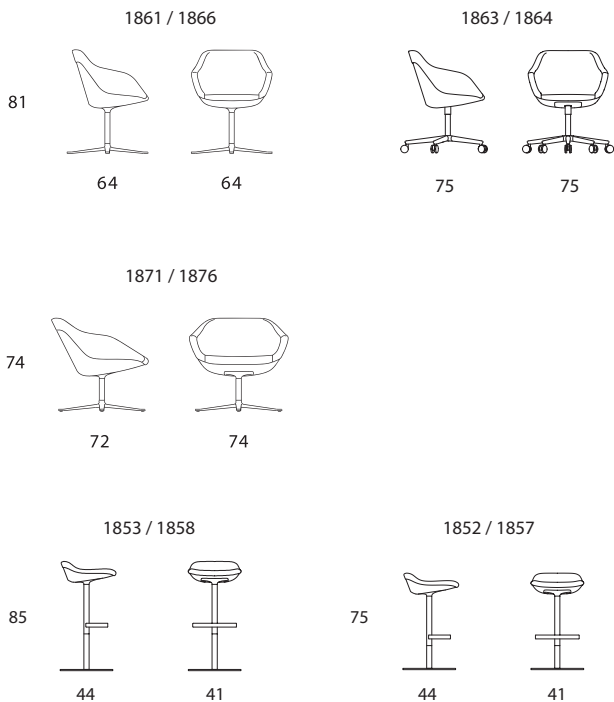

Notice

Turtle chairs 1861 and 1866 are marked with the GS-certificate for tested safety.

Turtle Lounge

Modell no. 1871/1876

Seat

Moulded foam plastic shell.
Outer plastic shell in white, black or completely upholstered.
Alternatively painted in special colours against additional charge.

Technical drawings and dimensions

All dimensions in cm.