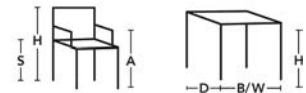

PRODUCT INFORMATION

The table Bird, designed by Johan Ridderstråle & Mats Broberg, is a different 'single table' whose design brings the mind to a bird's leg. With a connected form and special design the table has its own expression but remains easy to apply. Bird can stand alone or complement different seating constellations. Bird has a graphic yet dynamic form language due to its many directions. The unique foot consists of a water-cut sheet and a triangular pipe that has the features of a bird's foot. The idea to Bird came when the creators visited the the Swedish Museum of Natural History in Stockholm to collect inspiration.

"We met Offecct about a year before the launch of Bird and discussed the possibilities of elements complementing seating constellations, such as single tables with unique forms. We all agreed that there was a need for a funny table with lots of expression in this genre. Offecct liked the concept and a year later Bird was launched", says Johan Ridderstråle.

TECHNICAL INFORMATION

Tabletop in white lacquered MDF. White texture lacquered frame with felt glides.

BIRD

H 500, Ø475