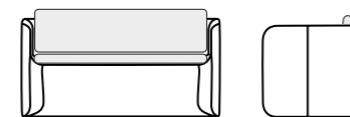

Nova divano S imbottito
Nova S padded sofa