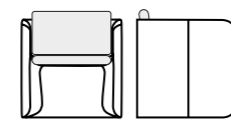

Misure H75 x L75 x W76 cm
Measures

Misure seduta H45 cm
Seat measures

Finiture GS IL OV
Finishing

Imbottitura DryFeel
Padding

Rivestimento TE
Upholstery

Luce 1x E27, 1x RGBW cable rechargeable
Light

No luce
No light

Misure H75 x L150 x W76 cm (Nova divano S imbottito)
Measures (Nova S padded sofa)

Misure H140 x L175 x W93,5 cm (Nova divano imbottito)
Measures (Nova padded sofa)

Finiture GS IL OV
Finishing

Imbottitura DryFeel
Padding

Rivestimento TE
Upholstery

Luce 2x E27, 1x RGBW cable rechargeable
Light

No luce
No light

Misure H75 x L75 x W76 cm
Measures

Finiture GS IL OV
Finishing

Luce 1x E27, 1x RGBW cable rechargeable
Light

No luce
No light

Adatti sia ad ambienti esterni che interni, illuminabili e disponibili anche nella comoda versione imbottita, la famiglia Nova fa della propria trasversalità il suo punto di forza.

Nova poltrona imbottita
Nova padded armchair