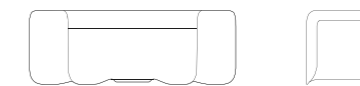

Misure H42 x L117 x W38cm
Measures

Finiture GS LV IL OS
Finishing

Luce 1x E27, 1x RGBW cable rechargeable
Ligth

No luce
No lighth

Nova panca
Nova panca