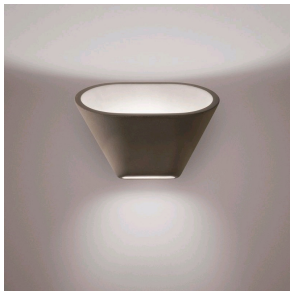

Aplomb Mini, sospensione

by Lucidi, Pevere

FOSCARINI

DESCRIPTION

Born from the desire to use rough concrete, typical of large modern buildings, to create a light object in slender, refined forms, the Aplomb lamp has been hugely successful ever since its inception. A special concrete formula which can be poured into slender moulds has produced an elegant and inimitable product, not simply in its characteristic upturned funnel shape but also in its surface material which is both rough and delicate to the touch. By using the same material, Foscarini proposes an even smaller version of the original suspension Aplomb lamp, which can be used alone or together with the matching larger model at home or in contract settings, over tables, work tops or islands. Aplomb mini is also made in three colours for endless combinations and contexts: grey, white and brown.

MATERIALS

Concrete

COLORS

Brown, Concrete Grey, White

Aplomb Mini, sospensione

technical details

FOSCARINI

Suspension lamp with direct light. Cement diffuser, consisting off a special amalgam colored with pigments, produced by pouring the fluid mixture into a mould rose with galvanized metal bracket and batch-dyed ABS cover. Canopy decentralisation kit - multiple canopy available (up to 9 suspension lamps).

Synergy with Foscarini research led to the birth of the Aplomb lamp collection, comprising shapes balanced between architecture and design made with an exclusive cement paste; Bahia, a sophisticated graphic sign and a bright game of lights and shadows; Lake, a coloured spot with an organic and asymmetric shape.

Aplomb Mini, sospensione

family

FOSCARINI

Aplomb

Aplomb

Aplomb Large

Aplomb