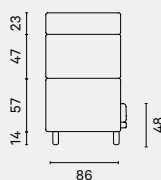

Preassembled

Yes