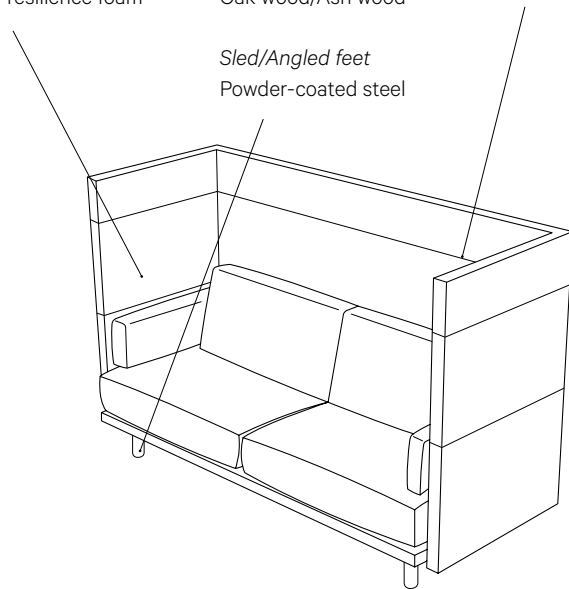

Designed by **Sebastian Herkner**

Product overview

Body

Fabric, beech plywood, high-resilience foam

Feet

Round feet
Oak wood/Ash wood

Miscellaneous parts

Felt gliders

Specifications

Height

71 / 94 / 118 / 141 cm

Weight

57 / 68 / 82 / 92 kg

Seat depth

55 cm

Preassembled

'Arnhem Goes Room' combination of two loveseats is available as a bespoke option. Contact for more information.

Specifications

Height

71 / 94 / 118 / 141 cm

Weight

37 / 45 / 55 / 63 kg

Seat depth

55 cm