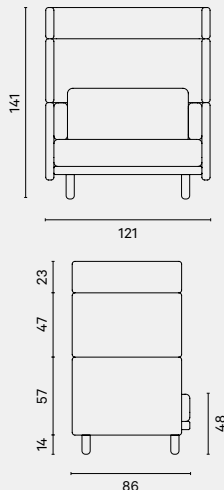

Preassembled

Yes

Sustainability goals at De Vorm

We strive to do more with less when creating a comfortable living and working environment. To fulfil this purpose, we are constantly looking for sustainable materials, local suppliers and partners sharing the same values. Ensuring that our products are recycled, durable and recyclable after a long lifespan.