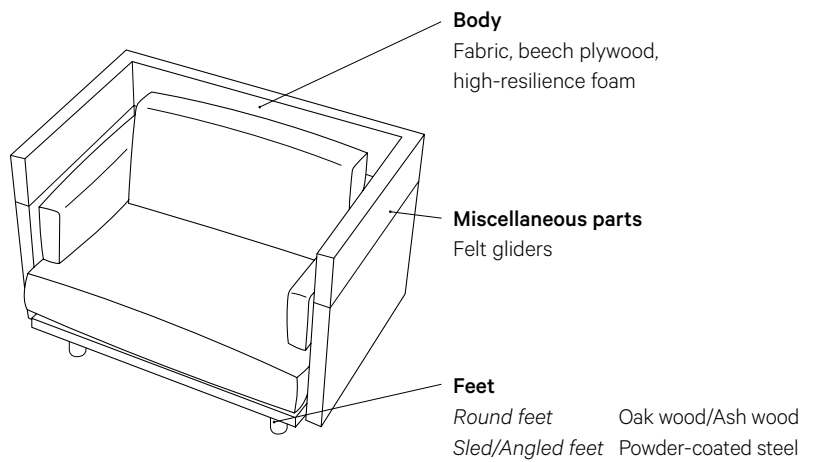

Product overview

Colours

Upholstery

[Kvadrat collection](#)

Feet

Round feet

Standard Clear lacquer

Custom Any RAL colour with 70% gloss degree

Sled feet / Angled feet

Standard RAL 9011 (Black) with 30% gloss degree

Custom Any RAL colour with 70% gloss degree

Bespoke options

'Arnhem Goes Room' combination of two loveseats is available as a bespoke option. Contact for more information.

Specifications

Height

71 / 94 / 118 / 141 cm

Weight

37 / 45 / 55 / 63 kg

Seat depth

55 cm