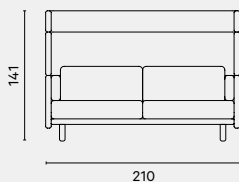

Preassembled

Yes