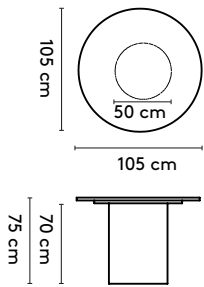

1 Kami

Joost van der Vecht

2021

2a Standard

Kami Round

ø 105 x 75 cm (1 column)
ø 120 x 75 cm (1 column)

Kami Oval 1

240 x 105/120/150 x 75 cm (2 columns)
280 x 105/120/150 x 75 cm (2 columns)
320 x 105/120/150 x 75 cm (2 columns)
360 x 105/120/150 x 75 cm (2 columns)

Kami Oval 2

240 x 120 x 75 cm (2 columns)
280 x 120 x 75 cm (2 columns)
320 x 120 x 75 cm (2 columns)
360 x 120 x 75 cm (2 columns)

Kami Oval 1 connected

400 x 120/150 x 75 cm (3 columns) 560 x 120/150 x 75 cm (4 columns)
440 x 120/150 x 75 cm (3 columns) 600 x 120/150 x 75 cm (4 columns)
480 x 120/150 x 75 cm (3 columns) 640 x 120/150 x 75 cm (4 columns)
520 x 120/150 x 75 cm (3 columns) 680 x 120/150 x 75 cm (5 columns)
720 x 120/150 x 75 cm (5 columns)

Kami Oval 2 Connected

400 x 120 x 75 cm (3 columns) 560 x 120 x 75 cm (4 columns)
440 x 120 x 75 cm (3 columns) 600 x 120 x 75 cm (4 columns)
480 x 120 x 75 cm (3 columns) 640 x 120 x 75 cm (4 columns)
520 x 120 x 75 cm (3 columns) 680 x 120 x 75 cm (5 columns)
720 x 120 x 75 cm (5 columns)

please note:

a table top with a width wider than 128 cm and length longer than 360 comes in multiple parts

2b Tailoring

-

3 Materials

Top: oak or walnut (solid, veneer), oak smoked (solid)
Column: oak or walnut (veneer)