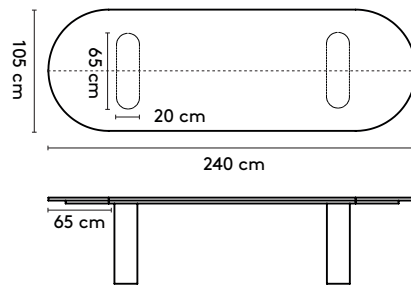

1 Kami

Joost van der Vecht

2021

2a Standard

Kami Round

ø 105 x 75 cm (1 column)
ø 120 x 75 cm (1 column)

Kami Oval 1

240 x 105/120/150 x 75 cm (2 columns)
280 x 105/120/150 x 75 cm (2 columns)
320 x 105/120/150 x 75 cm (2 columns)
360 x 105/120/150 x 75 cm (2 columns)

Kami Oval 2

240 x 120 x 75 cm (2 columns)
280 x 120 x 75 cm (2 columns)
320 x 120 x 75 cm (2 columns)
360 x 120 x 75 cm (2 columns)

Kami Oval 1 connected

400 x 120/150 x 75 cm (3 columns) 560 x 120/150 x 75 cm (4 columns)
440 x 120/150 x 75 cm (3 columns) 600 x 120/150 x 75 cm (4 columns)
480 x 120/150 x 75 cm (3 columns) 640 x 120/150 x 75 cm (4 columns)
520 x 120/150 x 75 cm (3 columns) 680 x 120/150 x 75 cm (5 columns)
720 x 120/150 x 75 cm (5 columns)

Kami Oval 2 Connected

400 x 120 x 75 cm (3 columns) 560 x 120 x 75 cm (4 columns)
440 x 120 x 75 cm (3 columns) 600 x 120 x 75 cm (4 columns)
480 x 120 x 75 cm (3 columns) 640 x 120 x 75 cm (4 columns)
520 x 120 x 75 cm (3 columns) 680 x 120 x 75 cm (5 columns)
720 x 120 x 75 cm (5 columns)

please note:

a table top with a width wider than 128 cm and length longer than 360 comes in multiple parts

2b Tailoring

-

3 Materials

Top: oak or walnut (solid, veneer), oak smoked (solid)
Column: oak or walnut (veneer)