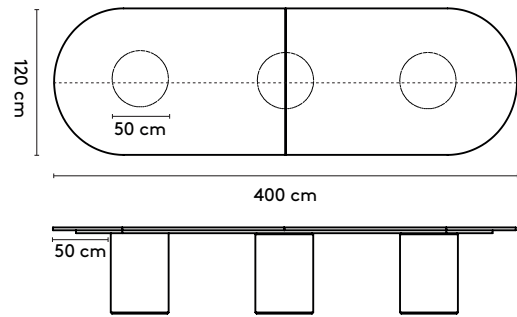

1 Kami

Joost van der Vecht

2021

2a Standard

Kami Round

ø 105 x 75 cm (1 column)
ø 120 x 75 cm (1 column)

Kami Oval 1

240 x 105/120/150 x 75 cm (2 columns)
280 x 105/120/150 x 75 cm (2 columns)
320 x 105/120/150 x 75 cm (2 columns)
360 x 105/120/150 x 75 cm (2 columns)

Kami Oval 2

240 x 120 x 75 cm (2 columns)
280 x 120 x 75 cm (2 columns)
320 x 120 x 75 cm (2 columns)
360 x 120 x 75 cm (2 columns)

Kami Oval 1 connected

400 x 120/150 x 75 cm (3 columns) 560 x 120/150 x 75 cm (4 columns)
440 x 120/150 x 75 cm (3 columns) 600 x 120/150 x 75 cm (4 columns)
480 x 120/150 x 75 cm (3 columns) 640 x 120/150 x 75 cm (4 columns)
520 x 120/150 x 75 cm (3 columns) 680 x 120/150 x 75 cm (5 columns)
720 x 120/150 x 75 cm (5 columns)

Kami Oval 2 Connected

400 x 120 x 75 cm (3 columns) 560 x 120 x 75 cm (4 columns)
440 x 120 x 75 cm (3 columns) 600 x 120 x 75 cm (4 columns)
480 x 120 x 75 cm (3 columns) 640 x 120 x 75 cm (4 columns)
520 x 120 x 75 cm (3 columns) 680 x 120 x 75 cm (5 columns)
720 x 120 x 75 cm (5 columns)

please note:

a table top with a width wider than 128 cm and length longer than 360 comes in multiple parts

2b Tailoring

-

3 Materials

Top: oak or walnut (solid, veneer), oak smoked (solid)
Column: oak or walnut (veneer)