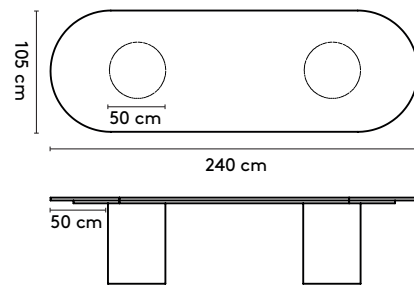

1 Kami

Joost van der Vecht

2021

2a Standard

Kami Round

ø 105 x 75 cm (1 column)
ø 120 x 75 cm (1 column)

Kami Oval 1

240 x 105/120/150 x 75 cm (2 columns)
280 x 105/120/150 x 75 cm (2 columns)
320 x 105/120/150 x 75 cm (2 columns)
360 x 105/120/150 x 75 cm (2 columns)

Kami Oval 2

240 x 120 x 75 cm (2 columns)
280 x 120 x 75 cm (2 columns)
320 x 120 x 75 cm (2 columns)
360 x 120 x 75 cm (2 columns)

Kami Oval 1 connected

400 x 120/150 x 75 cm (3 columns) 560 x 120/150 x 75 cm (4 columns)
440 x 120/150 x 75 cm (3 columns) 600 x 120/150 x 75 cm (4 columns)
480 x 120/150 x 75 cm (3 columns) 640 x 120/150 x 75 cm (4 columns)
520 x 120/150 x 75 cm (3 columns) 680 x 120/150 x 75 cm (5 columns)
720 x 120/150 x 75 cm (5 columns)

Kami Oval 2 Connected

400 x 120 x 75 cm (3 columns) 560 x 120 x 75 cm (4 columns)
440 x 120 x 75 cm (3 columns) 600 x 120 x 75 cm (4 columns)
480 x 120 x 75 cm (3 columns) 640 x 120 x 75 cm (4 columns)
520 x 120 x 75 cm (3 columns) 680 x 120 x 75 cm (5 columns)
720 x 120 x 75 cm (5 columns)

please note:

a table top with a width wider than 128 cm and length longer than 360 comes in multiple parts

2b Tailoring

-

3 Materials

Top: oak or walnut (solid, veneer), oak smoked (solid)
Column: oak or walnut (veneer)