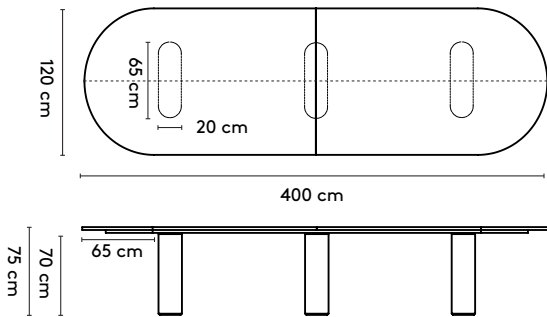

1 Kami

Joost van der Vecht

2021

2a Standard

Kami Round

ø 105 x 75 cm (1 column)
ø 120 x 75 cm (1 column)

Kami Oval 1

240 x 105/120/150 x 75 cm (2 columns)
280 x 105/120/150 x 75 cm (2 columns)
320 x 105/120/150 x 75 cm (2 columns)
360 x 105/120/150 x 75 cm (2 columns)

Kami Oval 2

240 x 120 x 75 cm (2 columns)
280 x 120 x 75 cm (2 columns)
320 x 120 x 75 cm (2 columns)
360 x 120 x 75 cm (2 columns)

Kami Oval 1 connected

400 x 120/150 x 75 cm (3 columns) 560 x 120/150 x 75 cm (4 columns)
440 x 120/150 x 75 cm (3 columns) 600 x 120/150 x 75 cm (4 columns)
480 x 120/150 x 75 cm (3 columns) 640 x 120/150 x 75 cm (4 columns)
520 x 120/150 x 75 cm (3 columns) 680 x 120/150 x 75 cm (5 columns)
720 x 120/150 x 75 cm (5 columns)

Kami Oval 2 Connected

400 x 120 x 75 cm (3 columns) 560 x 120 x 75 cm (4 columns)
440 x 120 x 75 cm (3 columns) 600 x 120 x 75 cm (4 columns)
480 x 120 x 75 cm (3 columns) 640 x 120 x 75 cm (4 columns)
520 x 120 x 75 cm (3 columns) 680 x 120 x 75 cm (5 columns)
720 x 120 x 75 cm (5 columns)

please note:

a table top with a width wider than 128 cm and length longer than 360 comes in multiple parts

2b Tailoring

-

3 Materials

Top: oak or walnut (solid, veneer), oak smoked (solid)
Column: oak or walnut (veneer)