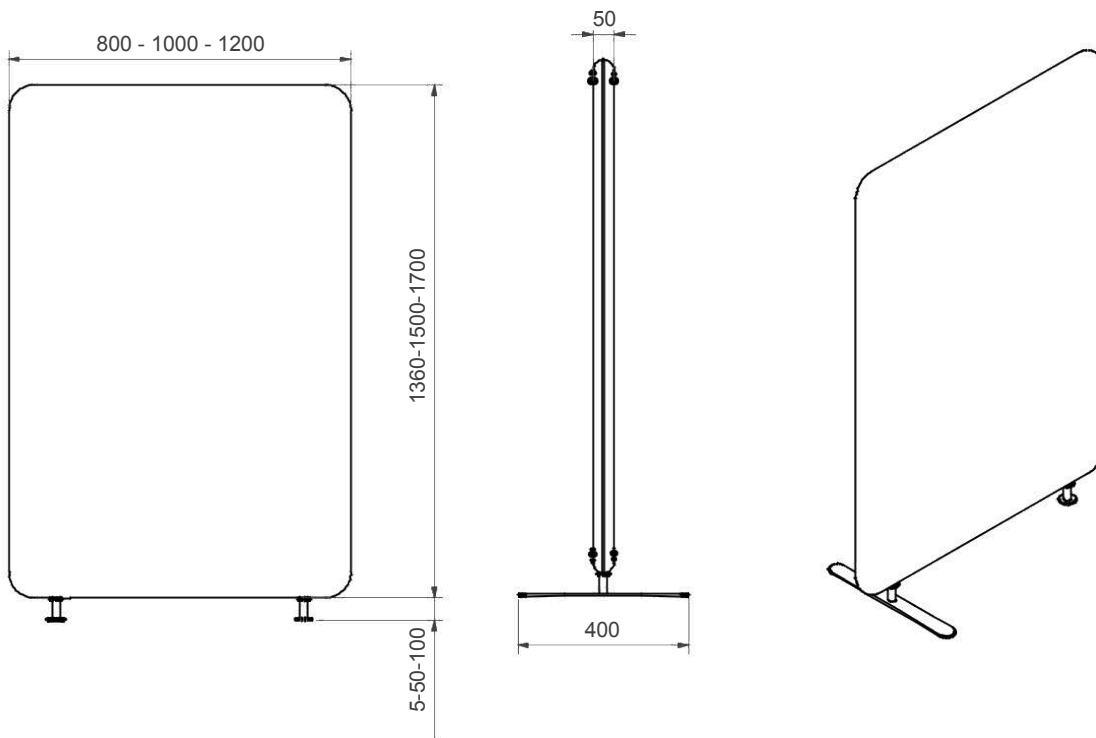

The screen is available in two types, attached to the table or modesty panel.

Absorption

Dämpning

① Teknisk information/ Technical information

Softline golvsskärm/Softline floor screen

Softline bordsskärm/Softline table screen