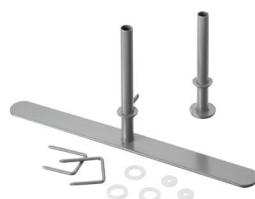

Two 40 mm connectors one at top and one at the bottom are used to connect two screens. Wall brackets and 3-way connectors are applied to connect screens to a wall. If using shelves, the 44 mm connectors must be applied.

Softline benpaket/Softline leg set

1. Benpaket 100 mm, enkelskärm
Leg set 100 mm
freestanding screen

2. Benpaket 50 mm enkelskärm
Leg set 50 mm
freestanding screen

3. Benpaket 5 mm enkelskärm
Leg set 5 mm
freestanding screen

4. Benpaket med ställfot, enkelskärm
Leg set, adjustable feet
freestanding screen

För att sätta ihop flera skärmar behövs ett påbyggnadspaket.
The connecting leg set is used for additional screens.

Tillbehör Softline/Additional shelving Softline

Softlines nya tillbehör: hyllor i transparent akryl med ett minimalistiskt uttryck. Tillbehören finns i tre olika utföranden: pennkopp, hylla och postfack som enkelt hängs på skärmens övre kant.

Softline is gaining a new accessory: shelving in transparent acrylic with a minimalist style. The shelving is available in three different designs: penholder, shelf and pigeonhole, and they are simply hung over the top of the screen.