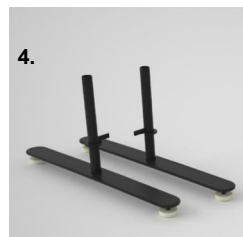

Two 40 mm connectors one at top and one at the bottom are used to connect two screens. Wall brackets and 3-way connectors are applied to connect screens to a wall. If using shelves, the 44 mm connectors must be applied.

Softline benpaket/Softline leg set

1. Benpaket 100 mm, enkelskärm
Leg set 100 mm
freestanding screen

2. Benpaket 50 mm enkelskärm
Leg set 50 mm
freestanding screen

3. Benpaket 5 mm enkelskärm
Leg set 5 mm
freestanding screen