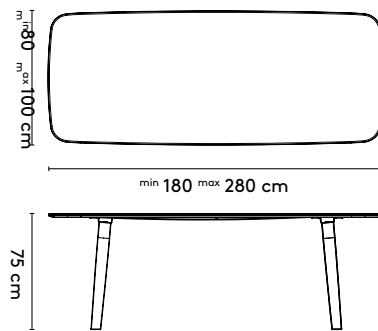

Essential Barrel 1

3 **Materials**

Top Rectangular: oak or walnut (veneer), Fenix® HPL, linoleum (Forbo Furniture coll.)
Top Barrel: oak, oak smoked or walnut (solid)
Legs: beech laminate with oak or walnut top layer

Materialen

Blad Rectangular: eiken of noten (fineer), Fenix® HPL, linoleum (Forbo Furniture coll.)
Blad Barrel: eiken, gerookt eiken of noten (massief)
Onderstel: beuken laminaat met eiken of noten toplaag

Materialien

Platte Rectangular: Eiche oder Nussbaum (Furnier), Fenix® HPL, Linoleum, (Forbo Furniture coll.)
Platte Barrel: Eiche, Eiche geräuchert oder Nussbaum (Massiv)
Untergestell: Buche Laminate mit Eiche oder Nussbaum Oberbeschichtung

4 **Finishes**

All Arco colors and finishes for the mentioned materials

Please note: with an oiled top, the veneered legs are only possible with a P-lacquer finish

Afwerkingen

Alle Arco kleuren en (lak)afwerkingen voor de genoemde materialen

Let op: bij een geolied blad zijn de gefineerde poten alleen met een P-lak afwerking mogelijk

Ausführungen

Alle Arco Farben und Ausführungen für die genannten Materialien

Bitte beachten Sie: bei einer geölter Platte sind die furnierte Beine nur mit P-Lack möglich

5 **Additional information**

-

Aanvullende informatie

-

Weitere Informationen

-

6 **Cable management**

CM15
EVOLine® One spot
Ø 5,9 cm