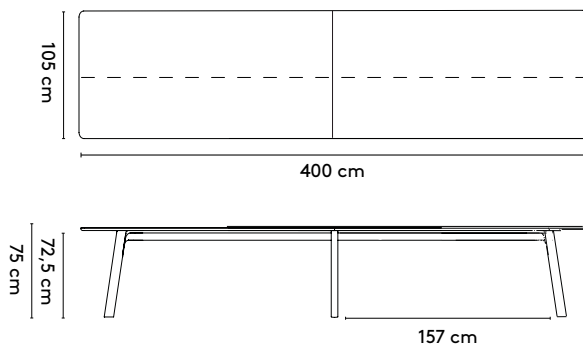

1 Grid

Jonathan Prestwich

2014 - 2024

2a

StandardGrid square

120 x 120 x 75 cm (between legs: 52 cm)
 150 x 150 x 75 cm (between legs: 65 cm)
 180 x 180 x 75 cm (between legs: 77 cm)

Grid round

Ø 120 x 75 cm (between legs: 52 cm)
 Ø 150 x 75 cm (between legs: 66 cm)
 Ø 180 x 75 cm (between legs: 77 cm)

Grid rectangular

200 x 105/120/160 x 75 cm (between legs: 117 cm)
 240 x 105/120/160 x 75 cm (between legs: 147 cm)
 280 x 105/120/160 x 75 cm (between legs: 187 cm)
 320 x 105/120/160 x 75 cm (between legs: 227 cm)
 360 x 105/120/160 x 75 cm (between legs: 267 cm)

Grid rectangular connected

400 x 105/120/160 x 75 cm (between legs: 157/157 cm)
 480 x 105/120/160 x 75 cm (between legs: 197/197 cm)
 560 x 105/120/160 x 75 cm (between legs: 237/237 cm)
 600 x 105/120/160 x 75 cm (between legs: 257/257 cm)