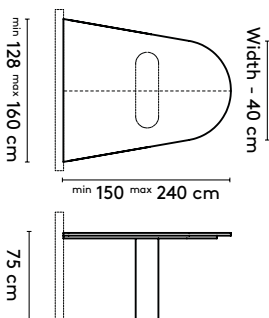

1 Kami Wood

2b Tailoring

Kami Wood Trapezium 1 wall connected