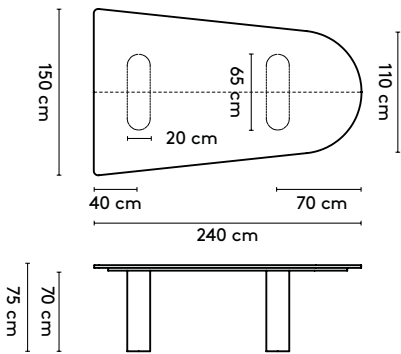

1 Kami Wood

2a **Standard**

Kami Wood Trapezium 1

240 x (128/90) or (150/110) x 75 cm
280 x (128/90) or (150/110) x 75 cm
320 x (128/90) or (150/110) x 75 cm
360 x (128/90) or (150/110) x 75 cm