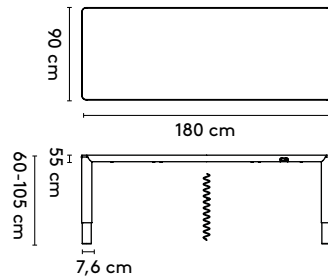

1 **HAT**

**Jorre
van Ast**

2022

2 **Standard**

HAT rectangular 1 (powered by cable)

180 x 90 cm
210 x 90 cm
240 x 90/105 cm

HAT rectangular 2 (powered by battery *)

180 x 90 cm
210 x 90 cm
240 x 90/105 cm