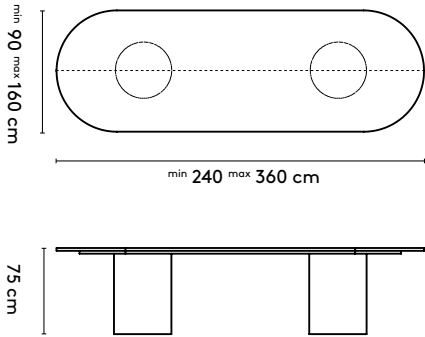

Kami Wood Oval 2