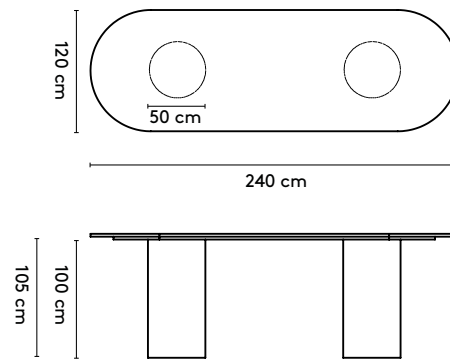

Kami Wood Oval 2 high

240 x 105/120 x 105 cm (2 columns, between columns: 70 cm)
280 x 105/120 x 105 cm (2 columns, between columns: 110 cm)
320 x 105/120 x 105 cm (2 columns, between columns: 148 cm)
360 x 105/120 x 105 cm (2 columns, between columns: 148 cm)