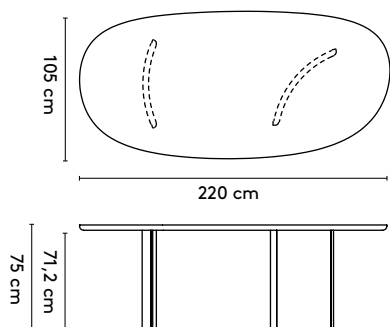

product

designer

year

1 Dew

Sabine Marcelis

2022 - 2024

2 Standard

Dew

220 x 105 x 75 cm
270 x 115 x 75 cm
300 x 120 x 75 cm
330 x 125 x 75 cm

3 Materials

Top: oak or walnut (solid, duramas), oak smoked (solid, duramas)
Columns: oak or walnut (duramas), oak smoked (duramas)

Materialen

Blad: eiken of noten (massief, duramas), gerookt eiken (massief, duramas)
Kolommen: eiken of noten (duramas), gerookt eiken (duramas)

Materialien

Platte: Eiche oder Nussbaum (Massiv, Duramas), Eiche geräuchert (Massiv, Duramas)
Säule: Eiche oder Nussbaum (Duramas), Eiche geräuchert (Duramas)

4 Finishes

All Arco colors and finishes for the mentioned materials

Please note: Columns in oak smoked cannot have an oil finish

Afwerkingen

Alle Arco kleuren en (lak)afwerkingen voor de genoemde materialen

Let op: Wangen in gerookt eiken kunnen niet worden afgewerkt in olie

Ausführungen

Alle Arco Farben und Ausführungen für die genannten Materialien

Achtung: Säule in Eiche geräuchert können nicht mit einer Öl Verarbeitung geliefert werden

5 Additional information

-

Aanvullende informatie

-

Weitere Informationen

-

6 Cable management

CM15
EVOline® One spot
Ø 5,9 cm