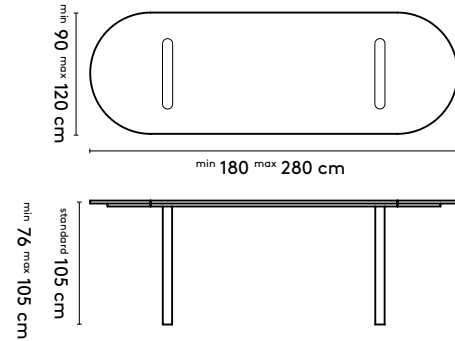

Kami Wood Oval 3 high

please note:
a table top with a width wider than 128 cm and length longer than 360 comes in multiple parts
This does not apply to the Kami Wood Round

In case of tailoring: space between legs = table length - table width - 1 x width of column