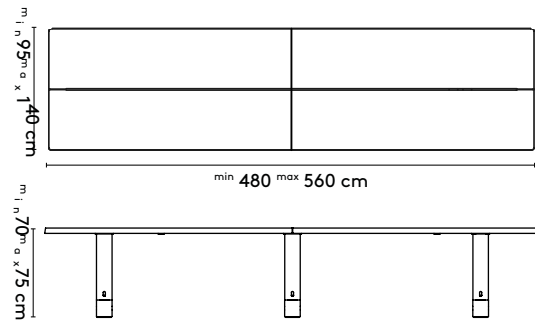

Base rectangular 2 connected