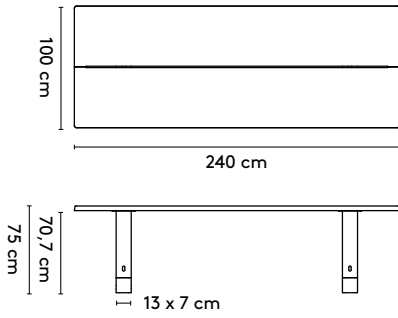

1 **Base**

**Jorre
van Ast**

2013 - 2016

2a **Standard**

Base rectangular 2

240 x 100/128/140 x 75 cm (between legs 170/150/130/110 cm)
 280 x 100/120/140 x 75 cm (between legs 210/190/170/150 cm)
 320 x 105/120/140 x 75 cm (between legs 250/230/210/190 cm)
 360 x 105/120/140 x 75 cm (between legs 230 cm)