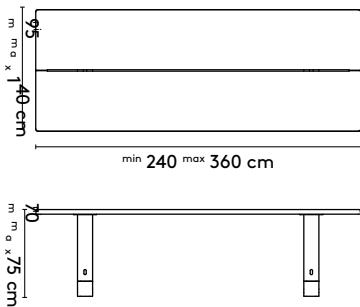

2b **Tailoring**

Base rectangular 2