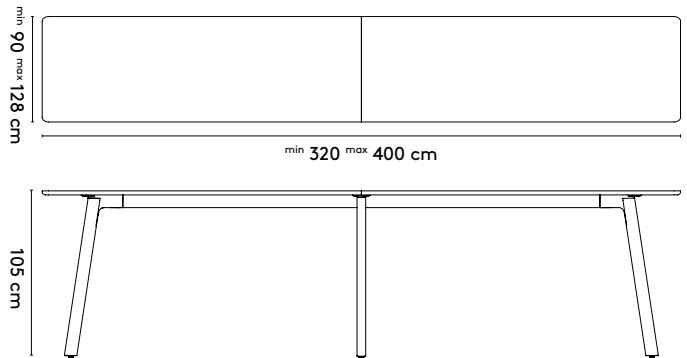

Grid barrel connected

400 x 150/160 x 75 cm (between legs: 157/157 cm)
 480 x 150/160 x 75 cm (between legs: 197/197 cm)
 560 x 150/160 x 75 cm (between legs: 237/237 cm)
 600 x 150/160 x 75 cm (between legs: 257/257 cm)

Trapezium shape:
Widest size - 40 cm = narrow width.

1 Grid

2b Tailoring

Grid rectangular high

Grid rectangular high

Grid barrel

Grid barrel connected

please note:

a table top with a width/diameter larger than 128 comes in two parts
 a table top with a width wider than 128 cm and length longer than 360 comes in multiple parts
 for sizes larger than 128 cm, cable management is only possible next to the dividing seam