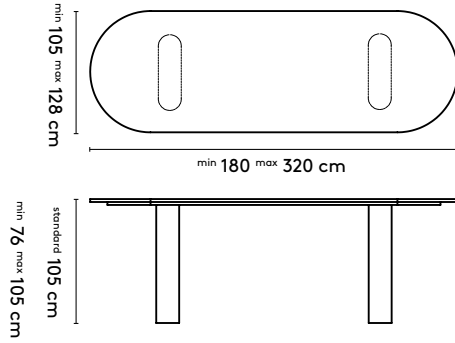

Kami Wood Oval 1 high