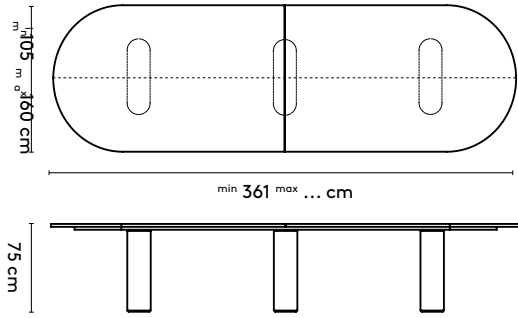

1 Kami Wood

2b Tailoring

Kami Wood Oval 1 connected