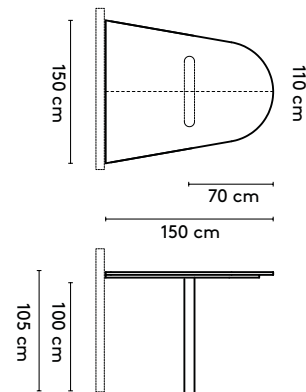

Kami Wood Trapezium 3 wall connected high

150 x (150/110) or (128/90) x 105 cm
180 x (150/110) or (128/90) x 105 cm
210 x (150/110) or (128/90) x 105 cm
240 x (150/110) or (128/90) x 105 cm

Please note:

A table top with a width wider than 128 cm comes in two parts.
This does not apply to the Kami Wood Round