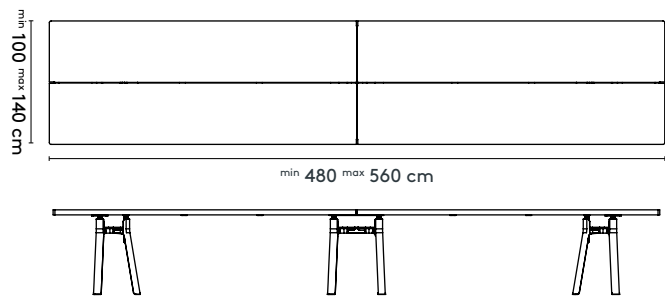

Trestle rectangular 2 connected

3 **Materials**

Top: oak (solid, local wood) or walnut (solid), oak smoked (solid)
Legs: epoxy fine texture on aluminum

Materialen

Blad: eiken (massief, lokaal hout) of noten (massief), eiken gerookt (massief)
Onderstel: epoxy fine texture op aluminium

Materialien

Platte: Eiche (Massiv, lokales Holz) oder Nussbaum (Massiv), Eiche geräuchert (Massiv)
Untergestell: Epoxy fine texture auf Aluminium

4 **Finishes**

All Arco colors and finishes for the mentioned materials

Afwerkingen

Alle Arco kleuren en (lak)afwerkingen voor de genoemde materialen

Ausführungen

Alle Arco Farben und Ausführungen für die genannten Materialien

5 **Additional information**

Legs can be mounted at 30, 40 or 50 cm from the short side of the table.
Legs can be mounted at 50 cm only for size 360 cm

Aanvullende informatie

Onderstel kan worden gemonteerd op 30, 40, 50 cm van de korte zijde van de tafel
Onderstel kan bij 360 cm alleen op 50 cm worden gemonteerd

Weitere Informationen

Untergestell kann auf 30, 40 und 50 cm der kurze Seite des Tisches montiert werden
Untergestell kann bei 360 cm nur auf 50 cm montiert werden

6 **Cable management**