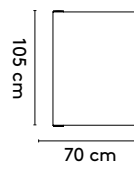

1 **Slim+**

**Bertjan
Pot**

2011 - 2024

2a **Standard**

70 x 105/120 x 75 cm   300 x 105/120 x 75 cm
240 x 105/120 x 75 cm   320 x 105/120 x 75 cm
280 x 105/120 x 75 cm   360 x 105 x 75 cm

200 x 60/90 x 105 cm
240 x 60/90 x 105 cm
280 x 90 x 105 cm

Slim+ flex

70 x 105 x 75 cm

Ø 160 x 75 cm (3 legs)
Ø 200 x 75 cm (4 legs)

480 x 105/120 x 75 cm   640 x 105/120 x 75 cm
560 x 105/120 x 75 cm   720 x 105/120 x 75 cm

130 x 40 x 45
150 x 40 x 45
200 x 40 x 45
240 x 40 x 45

130 x 40
150 x 40
200 x 40
240 x 40

2b **Tailoring**

a Slim+ rectangular table top with a length longer than 320 cm only has a maximum width of 105 cm

Ø 128-160 cm (3/4 legs)
Ø 161-200 cm (4 legs)