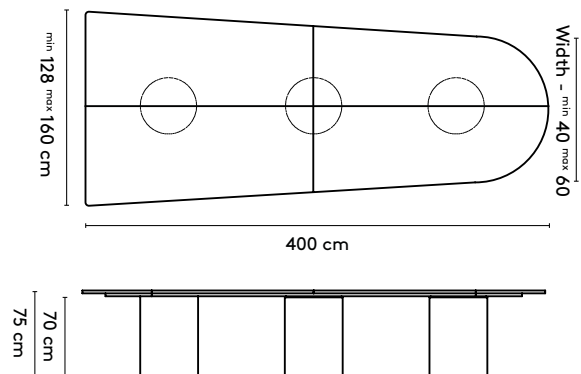

Trapezium shape:
Widest size - 40 cm = narrow width. See Kami Wood XL for larger sizes