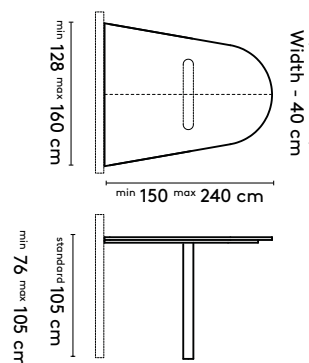

Kami Wood Trapezium 3 wall connected high

Please note:

A table top with a width wider than 128 cm comes in two parts.
This does not apply to the Kami Wood Round
Widest size - 40 cm = narrow width.

Given the many variations of the Kami Wood Trapezium, prices are available on request. We advise you to consult the factsheets for dimensions and contact our sales team at project@arco.nl

3 Materials

Top: oak or walnut (solid, veneer), oak smoked (solid)
Column: oak or walnut (veneer)

Materialen

Blad: eiken of noten (massief, finer), eiken gerookt (massief)
Kolom: eiken of noten (finer)

Materialien

Platte: Eiche oder Nussbaum (Massiv, Furnier), Eiche geräuchert (Massiv)
Säule: Eiche oder Nussbaum (Furnier)

4 Finishes

All Arco colors and finishes for the mentioned materials

Afwerkingen

Alle Arco kleuren en (lak)afwerkingen voor de genoemde materialen

Ausführungen

Alle Arco Farben und Ausführungen für die genannten Materialien

5 Additional information

Kami Wood Round from 120 cm is supplied with counterweight in the column.
Kami Wood wall connected attach to load-bearing/flat wall

Aanvullende informatie

Kami Wood Round vanaf 120 cm wordt met een contragewicht in de kolom geleverd.
Kami Wood wall connected bevestigen aan dragende/vlakke muur

Weitere Informationen

Kami Wood Round ab 120 cm wird mit eine Gegengewicht in der Säule geliefert.
Kami Wood wall connected befestigen an tragende/flache Wand

6 Cable management

Please note: spots are possible transversely and lengthwise.
For sizes larger than 128 cm, CM04 - CM05 is only possible next to the dividing seam.
No electrification past the column.