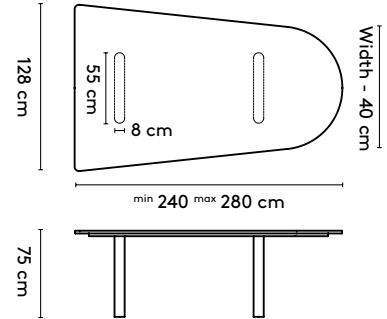

Kami Wood Trapezium 3