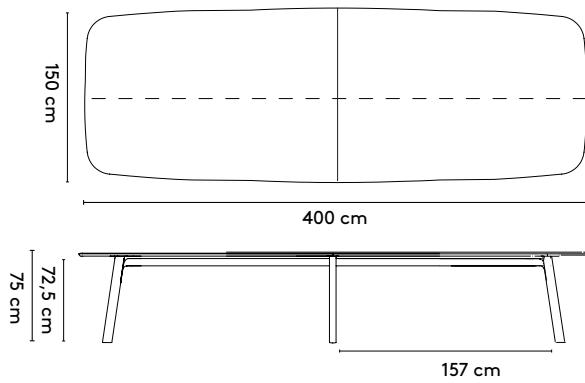

Grid rectangular connected

400 x 105/120/160 x 75 cm (between legs: 157/157 cm)
 480 x 105/120/160 x 75 cm (between legs: 197/197 cm)
 560 x 105/120/160 x 75 cm (between legs: 237/237 cm)
 600 x 105/120/160 x 75 cm (between legs: 257/257 cm)

Grid rectangular high

200 x 90/128 x 105 cm (between legs: 117 cm)
 240 x 90/128 x 105 cm (between legs: 147 cm)
 280 x 90/128 x 105 cm (between legs: 187 cm)

Grid rectangular high connected

320 x 90/128 x 105 cm (between legs: 117/117 cm)
 360 x 90/128 x 105 cm (between legs: 137/137 cm)
 400 x 90/128 x 105 cm (between legs: 157/157 cm)

1 Grid

2a **Standard**

Grid barrel

200 x 105/160 x 75 cm (between legs: 117 cm)
 240 x 105/160 x 75 cm (between legs: 147 cm)
 280 x 110/150/160 x 75 cm (between legs: 187 cm)
 320 x 110/150/160 x 75 cm (between legs: 227 cm)
 360 x 110/150/160 x 75 cm (between legs: 267 cm)

Grid barrel connected

400 x 150/160 x 75 cm (between legs: 157/157 cm)
 480 x 150/160 x 75 cm (between legs: 197/197 cm)
 560 x 150/160 x 75 cm (between legs: 237/237 cm)
 600 x 150/160 x 75 cm (between legs: 257/257 cm)