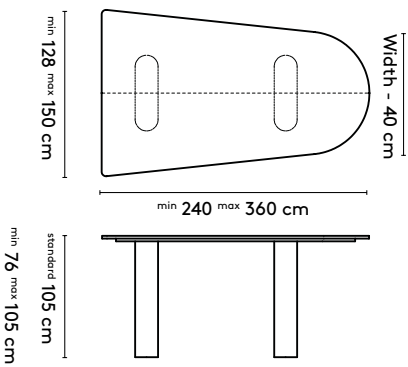

Kami Wood Trapezium 1 connected

Kami Wood Trapezium 1 high