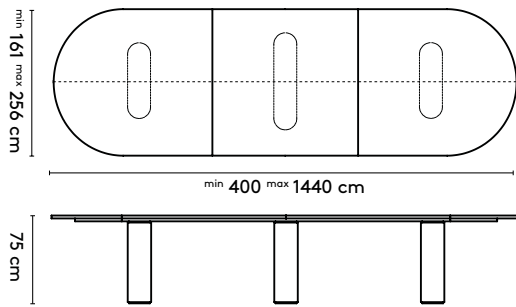

please note:

the minimum distance from the edge of the table top to the column is always 50 cm
 a table top with a width wider than 128 cm comes in multiple parts

product

1 Kami Wood XL

2b Tailoring

Kami Wood XL Oval 1 Connected