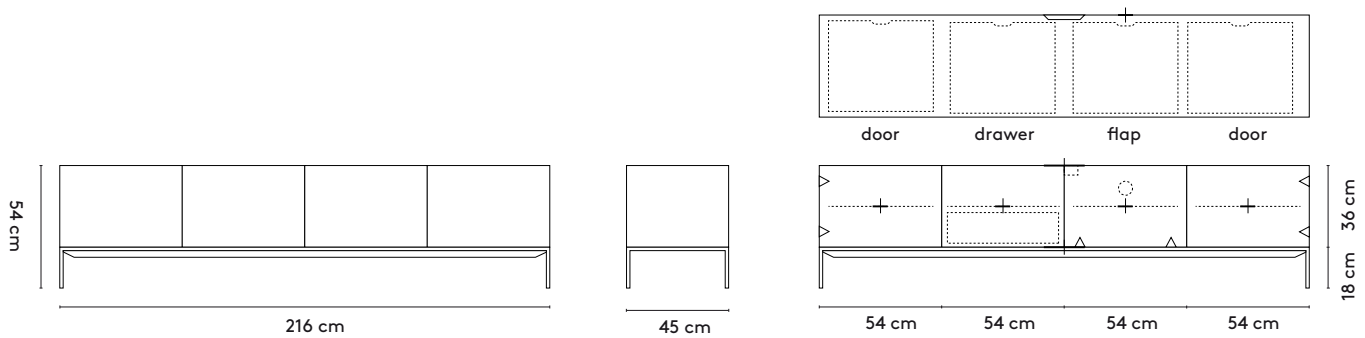

1 Vision Selected 3

Karel Boonzaaijer & Pierre Mazairac 1985

2 Vision Selected 3