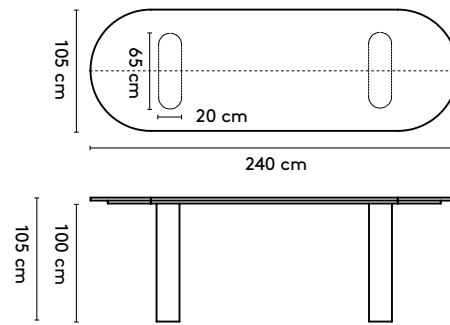

Kami Wood Oval 1 high

240 x 105/120 x 105 cm (2 columns, between columns: 115/100/70 cm)
280 x 105/120 x 105 cm (2 columns, between columns: 155/140/110 cm)
320 x 105/120 x 105 cm (2 columns, between columns: 178/178/150 cm)