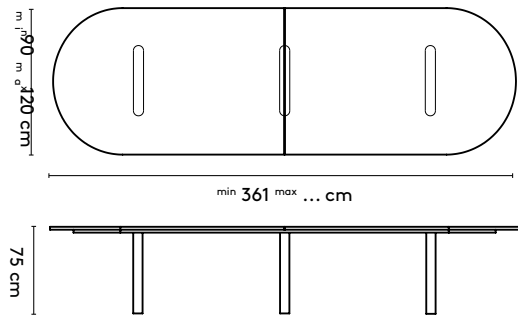

Kami Wood Oval 3 connected