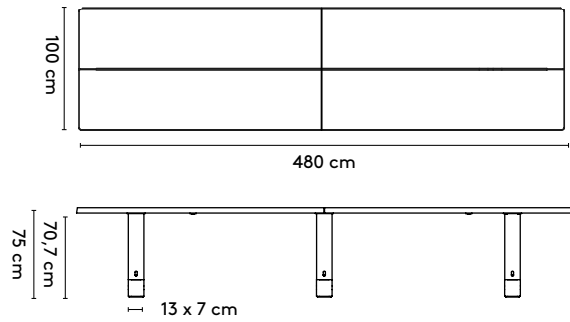

1 **Base**

**Jorre
van Ast**

2013 - 2016

2a **Standard**

Base rectangular 2

240 x 100/128/140 x 75 cm (between legs 170/150/130/110 cm)
 280 x 100/120/140 x 75 cm (between legs 210/190/170/150 cm)
 320 x 105/120/140 x 75 cm (between legs 250/230/210/190 cm)
 360 x 105/120/140 x 75 cm (between legs 230 cm)

Base rectangular 2 connected

480 x 100/140 x 75 cm (between legs 192/182/172/162 cm)
 560 x 100/120/140 x 75 cm (between legs 232/222/212/202 cm)

Base bench

200 x 40 x 45 cm
 240 x 40 x 45 cm
 280 x 40 x 45 cm
 320 x 40 x 45 cm