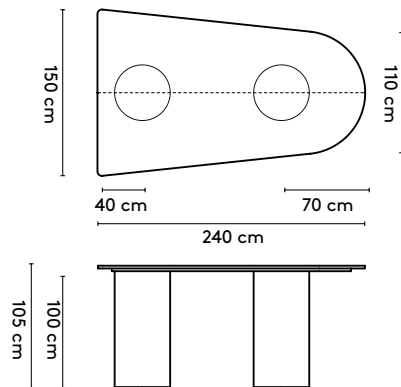

Kami Wood Trapezium 2 high

240 x (128/90) or (150/110) x 105 cm
280 x (128/90) or (150/110) x 105 cm
320 x (128/90) or (150/110) x 105 cm
360 x (128/90) or (150/110) x 105 cm