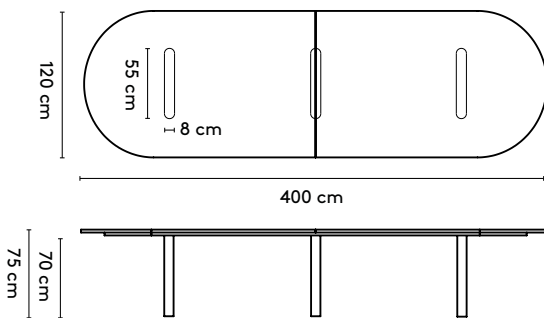

Kami Wood Oval 3 connected

- 400 x 120 x 75 cm (3 columns, between columns: 117/117 cm)
- 440 x 120 x 75 cm (3 columns, between columns: 137/137 cm)
- 480 x 120 x 75 cm (3 columns, between columns: 157/157 cm)
- 520 x 120 x 75 cm (4 columns, between columns: 115/115 cm)
- 560 x 120 x 75 cm (4 columns, between columns: 129/129 cm)
- 600 x 120 x 75 cm (4 columns, between columns: 142/142 cm)
- 640 x 120 x 75 cm (4 columns, between columns: 155/155 cm)
- 680 x 120 x 75 cm (5 columns, between columns: 124,5/124,5 cm)
- 720 x 120 x 75 cm (5 columns, between columns: 134,5/134,5 cm)