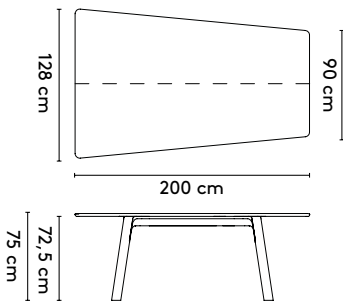

Grid Trapezium

200 x (128/90)/(160/128) x 75 (between legs: 117 cm)
240 x (128/90)/(160/128) x 75 (between legs: 147 cm)
280 x (128/90)/(160/128) x 75 (between legs: 187 cm)
320 x (128/90)/(160/128) x 75 (between legs: 227 cm)
360 x (128/90)/(160/128) x 75 (between legs: 267 cm)

please note:

a table top with a width/diameter larger than 128 comes in two parts

a table top with a width wider than 128 cm and length longer than 360 comes in multiple parts

for sizes larger than 128 cm, cable management is only possible next to the dividing seam