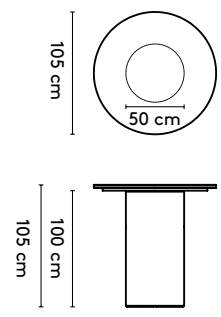

Kami Wood Round High

- ∅ 80 x 105 cm (1 column)
- ∅ 90 x 105 cm (1 column)
- ∅ 128 x 105 cm (1 column)
- ∅ 140 x 105 cm (1 column)
- ∅ 150 x 105 cm (1 column)

please note:

**a table top with a width wider than 128 cm and length longer than 360 comes in multiple parts
This does not apply to the Kami Round**