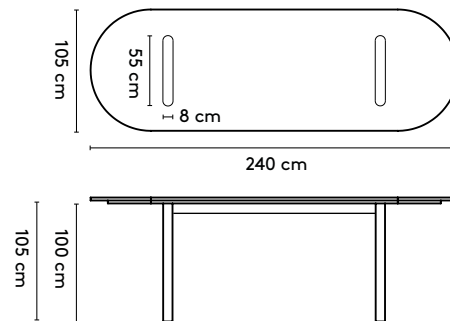

Kami Wood Oval 3 high

210 x 90/105/120 x 105 cm (2 columns, between columns: 112/97 cm)
240 x 90/105/120 x 105 cm (2 columns, between columns: 142/127/112 cm)
280 x 90/105/120 x 105 cm (2 columns, between columns: 182/167/152 cm)

please note:

a table top with a width wider than 128 cm and length longer than 360 comes in multiple parts