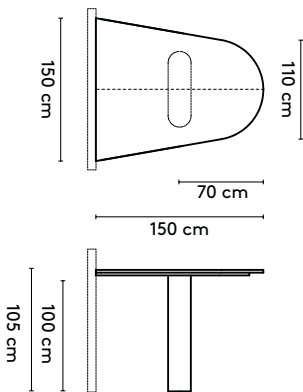

Kami Wood Trapezium 1 wall connected high

150 x (150/110) or (128/90) x 105 cm
180 x (150/110) or (128/90) x 105 cm
210 x (150/110) or (128/90) x 105 cm
240 x (150/110) or (128/90) x 105 cm