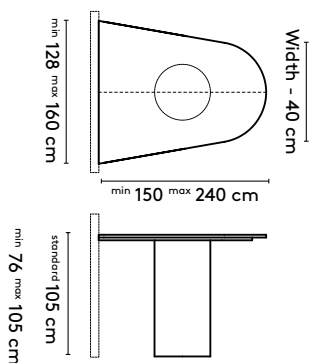

Kami Wood Trapezium 2 wall connected high