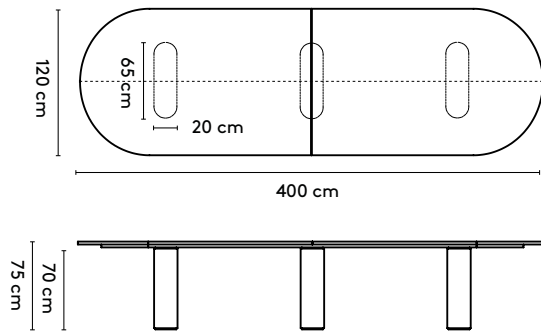

please note:

a table top with a width wider than 128 cm and length longer than 360 comes in multiple parts

1 Kami Wood

2a Standard

Kami Wood Oval 1 connected

- 400 x 120/150/160 x 75 cm (3 columns, between columns: 105/105 cm)
- 440 x 120/150/160 x 75 cm (3 columns, between columns: 125/125 cm)
- 480 x 120/150/160 x 75 cm (3 columns, between columns: 145/145 cm)
- 520 x 120/150/160 x 75 cm (4 columns, between columns: 103/103 cm)
- 560 x 120/150/160 x 75 cm (4 columns, between columns: 117/117 cm)
- 600 x 120/150/160 x 75 cm (4 columns, between columns: 130/130 cm)
- 640 x 120/150/160 x 75 cm (4 columns, between columns: 143/143 cm)
- 680 x 120/150/160 x 75 cm (5 columns, between columns: 112,5/112,5 cm)
- 720 x 120/150/160 x 75 cm (5 columns, between columns: 122,5/122,5 cm)