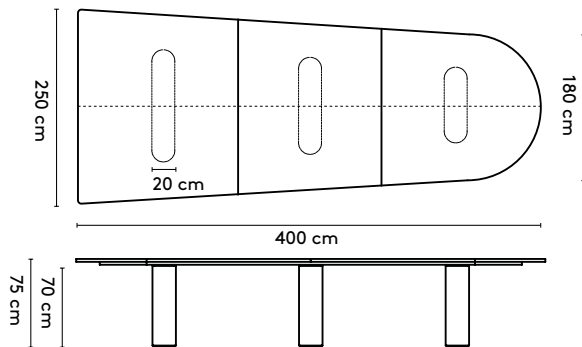

Kami Wood XL Trapezium 1 Connected

400 x 256 x 75 cm (3 columns)
440 x 256 x 75 cm (3 columns)
480 x 256 x 75 cm (3 columns)
520 x 256 x 75 cm (4 columns)
560 x 256 x 75 cm (4 columns)
600 x 256 x 75 cm (4 columns)
640 x 256 x 75 cm (4 columns)
680 x 256 x 75 cm (5 columns)
720 x 256 x 75 cm (5 columns)

Given the many variations of the Kami Wood XL Trapezium Connected, prices are available on request. We advise you to consult the factsheets for dimensions and contact our sales team at project@arco.nl

please note:

the minimum distance from the edge of the table top to the column is always 50 cm
a table top with a width wider than 128 cm comes in multiple parts