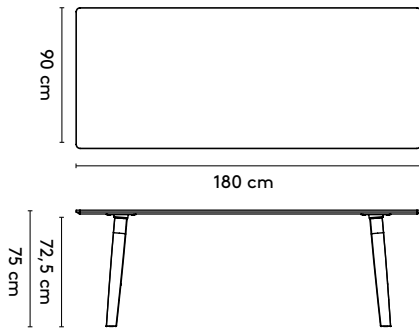

1 **Essential****Gudmundur
Ludvik**

2020 - 2024

2a **Standard**Essential Rectangular 1

180 x 90 x 75 cm (between legs: 130 cm)
 200 x 90 x 75 cm (between legs: 140 cm)
 220 x 90 x 75 cm (between legs: 155 cm)
 240 x 90 x 75 cm (between legs: 165 cm)
 260 x 90 x 75 cm (between legs: 185 cm)
 280 x 90 x 75 cm (between legs: 190 cm)

Essential Barrel 1

180 x 90 x 75 cm (between legs: 130 cm)
 200 x 90 x 75 cm (between legs: 140 cm)
 220 x 90 x 75 cm (between legs: 155 cm)
 240 x 90 x 75 cm (between legs: 165 cm)
 260 x 90 x 75 cm (between legs: 185 cm)
 280 x 90 x 75 cm (between legs: 190 cm)