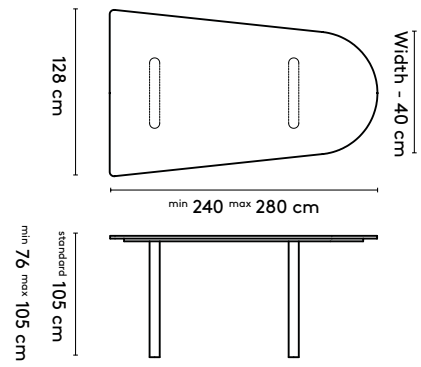

Kami Wood Trapezium 2 Connected

Kami Wood Trapezium 3 high