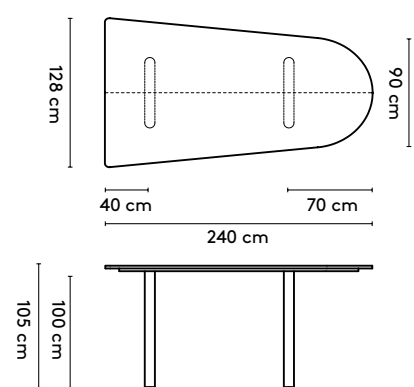

Kami Wood Trapezium 3 high

240 x (128/90) x 105 cm
280 x (128/90) x 105 cm