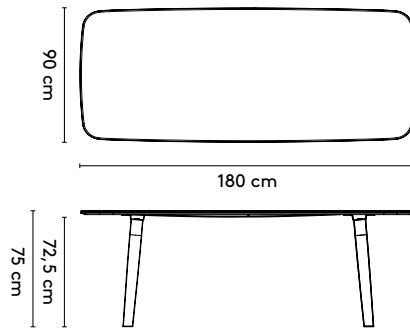

1 **Essential****Gudmundur
Ludvik**

2020 - 2024

2a **Standard**Essential Rectangular 1

180 x 90 x 75 cm (between legs: 130 cm)
 200 x 90 x 75 cm (between legs: 140 cm)
 220 x 90 x 75 cm (between legs: 155 cm)
 240 x 90 x 75 cm (between legs: 165 cm)
 260 x 90 x 75 cm (between legs: 185 cm)
 280 x 90 x 75 cm (between legs: 190 cm)

Essential Barrel 1

180 x 90 x 75 cm (between legs: 130 cm)
 200 x 90 x 75 cm (between legs: 140 cm)
 220 x 90 x 75 cm (between legs: 155 cm)
 240 x 90 x 75 cm (between legs: 165 cm)
 260 x 90 x 75 cm (between legs: 185 cm)
 280 x 90 x 75 cm (between legs: 190 cm)