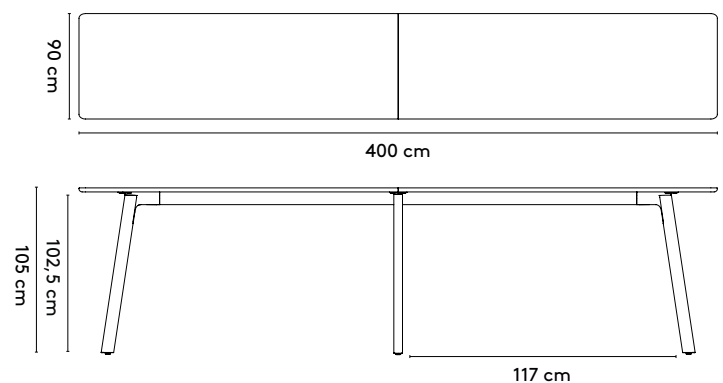

1 Grid

Jonathan Prestwich

2014 - 2024

2a

StandardGrid square

120 x 120 x 75 cm (between legs: 52 cm)
 150 x 150 x 75 cm (between legs: 65 cm)
 180 x 180 x 75 cm (between legs: 77 cm)

Grid round

Ø 120 x 75 cm (between legs: 52 cm)
 Ø 150 x 75 cm (between legs: 66 cm)
 Ø 180 x 75 cm (between legs: 77 cm)

Grid rectangular

200 x 105/120/160 x 75 cm (between legs: 117 cm)
 240 x 105/120/160 x 75 cm (between legs: 147 cm)
 280 x 105/120/160 x 75 cm (between legs: 187 cm)
 320 x 105/120/160 x 75 cm (between legs: 227 cm)
 360 x 105/120/160 x 75 cm (between legs: 267 cm)

Grid rectangular connected

400 x 105/120/160 x 75 cm (between legs: 157/157 cm)
 480 x 105/120/160 x 75 cm (between legs: 197/197 cm)
 560 x 105/120/160 x 75 cm (between legs: 237/237 cm)
 600 x 105/120/160 x 75 cm (between legs: 257/257 cm)

Grid rectangular high

200 x 90/128 x 105 cm (between legs: 117 cm)
 240 x 90/128 x 105 cm (between legs: 147 cm)
 280 x 90/128 x 105 cm (between legs: 187 cm)

Grid rectangular high connected

320 x 90/128 x 105 cm (between legs: 117/117 cm)
 360 x 90/128 x 105 cm (between legs: 137/137 cm)
 400 x 90/128 x 105 cm (between legs: 157/157 cm)