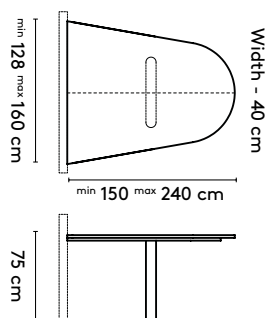

Kami Wood Trapezium 3 wall connected