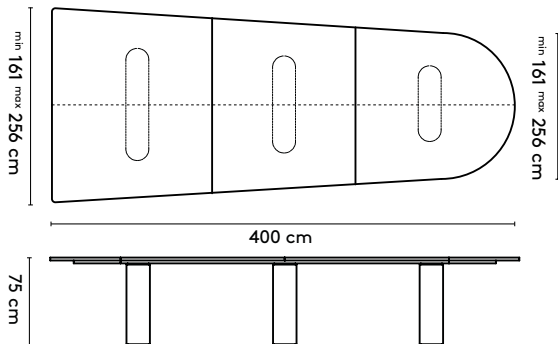

Kami Wood XL Trapezium 1 Connected

please note:
a table top with a width wider than 128 cm comes in multiple parts

3 <u>Materials</u> Top: oak or walnut (veneer) Column: oak or walnut (veneer)	<u>Materialen</u> Blad: eiken of noten (fineer) Kolom: eiken of noten (fineer)	<u>Materialien</u> Platte: Eiche oder Nussbaum (Furnier) Säule: Eiche oder Nussbaum (Furnier)
4 <u>Finishes</u> All Arco colors and finishes for the mentioned materials	<u>Afwerkingen</u> Alle Arco kleuren en (lak)afwerkingen voor de genoemde materialen	<u>Ausführungen</u> Alle Arco Farben und Ausführungen für die genannten Materialien
5 <u>Additional information</u> Kami Wood XL Round is supplied with a counterweight in the column.	<u>Aanvullende informatie</u> Kami Wood XL Round wordt met een contragewicht in de kolom geleverd.	<u>Weitere Informationen</u> Kami Wood XL Round wird mit eine Gegengewicht in der Säule geliefert.