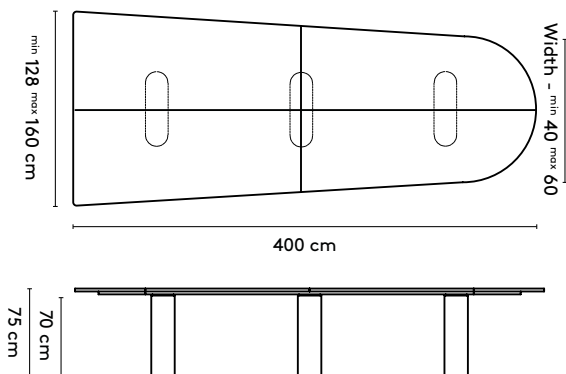

1 Kami Wood

2b Tailoring

Kami Wood Trapezium 1

Kami Wood Trapezium 2

Kami Wood Trapezium 3

Kami Wood Trapezium 1 high

Kami Wood Trapezium 2 high

Kami Wood Trapezium 3 high

Trapezium shape:
Widest size - 40 cm = narrow width. See Kami Wood XL for larger sizes