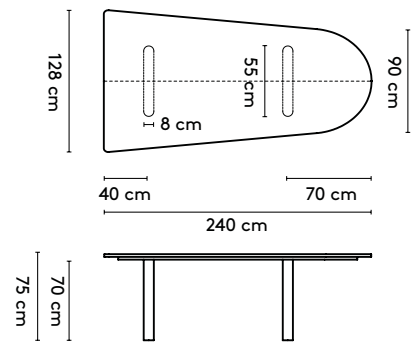

Kami Wood Trapezium 3

240 x (128/90) x 75 cm
280 x (128/90) x 75 cm