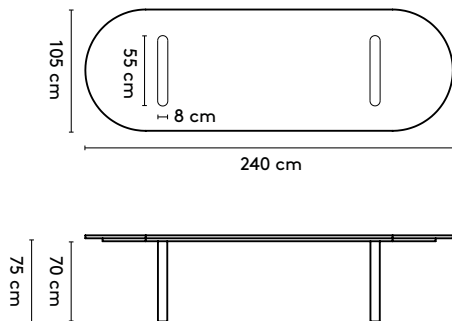

Kami Wood Oval 3

210 x 90/105/120 x 75 cm (2 columns, between columns: 112/97 cm)
240 x 90/105/120 x 75 cm (2 columns, between columns: 142/127/112 cm)
280 x 90/105/120 x 75 cm (2 columns, between columns: 182/167/152 cm)
320 x 90/105/120 x 75 cm (2 columns, between columns: 190/190/190 cm)
360 x 105/120 x 75 cm (2 columns, between columns: 190/190 cm)