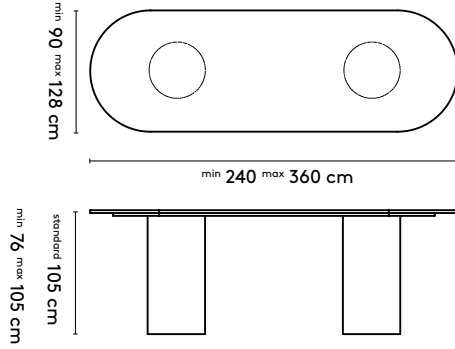

Kami Wood Oval 2 high