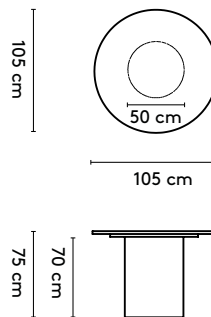

Kami Wood Round

- ∅ 105 x 75 cm (1 column)
- ∅ 120 x 75 cm (1 column)
- ∅ 128 x 75 cm (1 column)
- ∅ 140 x 75 cm (1 column)
- ∅ 150 x 75 cm (1 column)