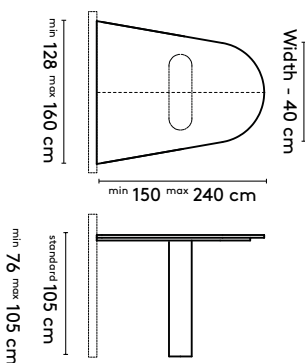

Kami Wood Trapezium 1 wall connected high