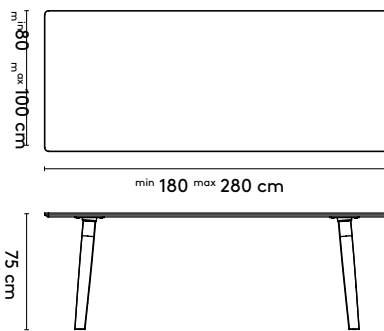

2b **Tailoring**

Essential Rectangular 1