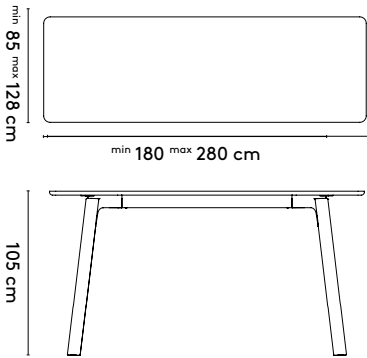

Grid barrel connected

400 x 150/160 x 75 cm (between legs: 157/157 cm)
 480 x 150/160 x 75 cm (between legs: 197/197 cm)
 560 x 150/160 x 75 cm (between legs: 237/237 cm)
 600 x 150/160 x 75 cm (between legs: 257/257 cm)

please note:

a table top with a width/diameter larger than 128 comes in two parts

a table top with a width wider than 128 cm and length longer than 360 comes in multiple parts

for sizes larger than 128 cm, cable management is only possible next to the dividing seam

Trapezium shape:
Widest size - 40 cm = narrow width.

1 Grid

2b Tailoring

Grid rectangular high

Grid rectangular high

Grid barrel

Grid barrel connected

please note:

a table top with a width/diameter larger than 128 comes in two parts
 a table top with a width wider than 128 cm and length longer than 360 comes in multiple parts
 for sizes larger than 128 cm, cable management is only possible next to the dividing seam