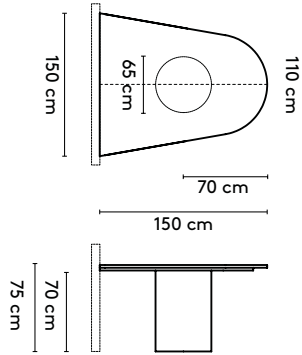

Kami Wood Trapezium 2 wall connected

150 x (150/110) or (128/90) x 75 cm
180 x (150/110) or (128/90) x 75 cm
210 x (150/110) or (128/90) x 75 cm
240 x (150/110) or (128/90) x 75 cm