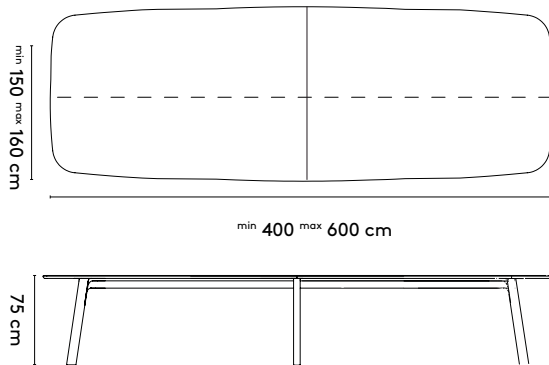

Grid barrel connected

400 x 150/160 x 75 cm (between legs: 157/157 cm)
 480 x 150/160 x 75 cm (between legs: 197/197 cm)
 560 x 150/160 x 75 cm (between legs: 237/237 cm)
 600 x 150/160 x 75 cm (between legs: 257/257 cm)

Trapezium shape:
Widest size - 40 cm = narrow width.

1 Grid

2b Tailoring

Grid rectangular high

Grid rectangular high

Grid barrel

Grid barrel connected

please note:

a table top with a width/diameter larger than 128 comes in two parts
 a table top with a width wider than 128 cm and length longer than 360 comes in multiple parts
 for sizes larger than 128 cm, cable management is only possible next to the dividing seam