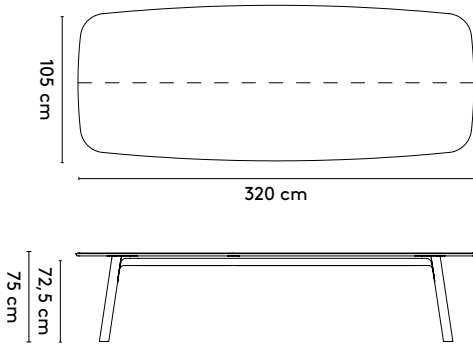

Grid rectangular connected

400 x 105/120/160 x 75 cm (between legs: 157/157 cm)
 480 x 105/120/160 x 75 cm (between legs: 197/197 cm)
 560 x 105/120/160 x 75 cm (between legs: 237/237 cm)
 600 x 105/120/160 x 75 cm (between legs: 257/257 cm)

Grid rectangular high

200 x 90/128 x 105 cm (between legs: 117 cm)
 240 x 90/128 x 105 cm (between legs: 147 cm)
 280 x 90/128 x 105 cm (between legs: 187 cm)

Grid rectangular high connected

320 x 90/128 x 105 cm (between legs: 117/117 cm)
 360 x 90/128 x 105 cm (between legs: 137/137 cm)
 400 x 90/128 x 105 cm (between legs: 157/157 cm)

1 Grid

2a **Standard**

Grid barrel

200 x 105/160 x 75 cm (between legs: 117 cm)
 240 x 105/160 x 75 cm (between legs: 147 cm)
 280 x 110/150/160 x 75 cm (between legs: 187 cm)
 320 x 110/150/160 x 75 cm (between legs: 227 cm)
 360 x 110/150/160 x 75 cm (between legs: 267 cm)

Grid barrel connected

400 x 150/160 x 75 cm (between legs: 157/157 cm)
 480 x 150/160 x 75 cm (between legs: 197/197 cm)
 560 x 150/160 x 75 cm (between legs: 237/237 cm)
 600 x 150/160 x 75 cm (between legs: 257/257 cm)