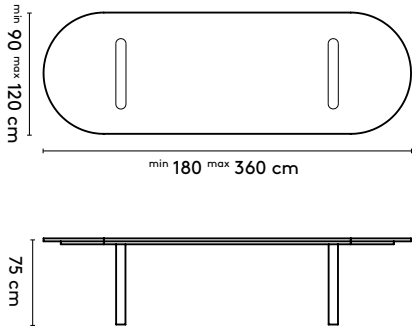

Kami Wood Oval 3