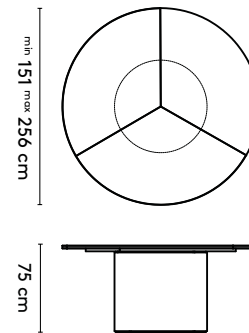

Kami Wood XL Round