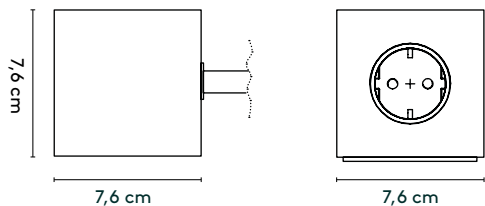

1 CM16

2 Standard

3 Materials

Enclosure
Zinc aluminum alloy and plastic
(PC, ABS) (20% recycled)

Materialen

Behuizing
Zink aluminiumlegering en plastic
(PC, ABS) (20% gerecycled)

Materialien

Gehege
Zink-Aluminium-Legierung und Kunststoff
(PC, ABS) (20 % recycelt)

4 Finishes

Colors
Stockholm Black

Afwerkingen

Kleuren
Stockholm Black

Ausführungen

Farben
Stockholm Black

5 Additional information

Version as Avolt Square 1

Aanvullende informatie

Uitgevoerd als Avolt Square 1

Weitere Informationen

Ausgeführt als Avolt Square 1

6 Cable management

-

Cable management

-

Cable management

-

7 Electrification

Plug & socket type : 3x Schuko Type F
USB type: 2x USB Type A

Electrification

Stekker & stopcontact type : 3x Schuko Type F
USB-type: 2x USB Type A

Electrification

Stecker- und Steckdosentyp: 3x Schuko Typ F
USB-Typ: 2x USB Typ A