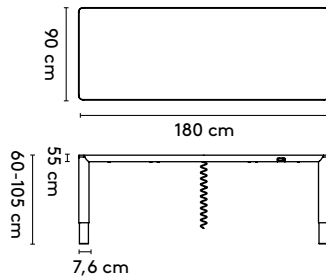

1 **HAT**

**Jorre
van Ast**

2022

2 **Standard**

HAT rectangular 1 (powered by cable)

180 x 90 cm
210 x 90 cm
240 x 90/105 cm

HAT rectangular 2 (powered by battery *)