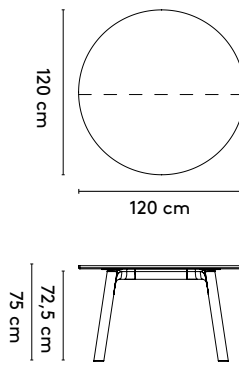

1 Grid

Jonathan Prestwich

2014 - 2024

2a

StandardGrid square

120 x 120 x 75 cm (between legs: 52 cm)
 150 x 150 x 75 cm (between legs: 65 cm)
 180 x 180 x 75 cm (between legs: 77 cm)

Grid round

Ø 120 x 75 cm (between legs: 52 cm)
 Ø 150 x 75 cm (between legs: 66 cm)
 Ø 180 x 75 cm (between legs: 77 cm)