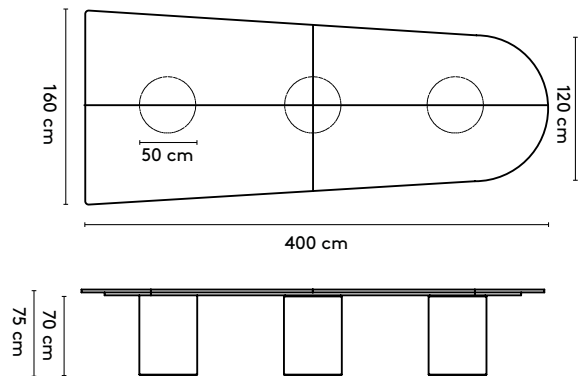

Kami Wood Trapezium 2 Connected

- 400 x (160/120) x 75 cm (3 columns, between columns: 75/75 cm)
- 440 x (160/120) x 75 cm (3 columns, between columns: 95/95 cm)
- 480 x (160/120) x 75 cm (3 columns, between columns: 115/115 cm)
- 520 x (160/120) x 75 cm (4 columns, between columns: 73/73 cm)
- 560 x (160/120) x 75 cm (4 columns, between columns: 87/87 cm)
- 600 x (160/120) x 75 cm (4 columns, between columns: 100/100 cm)
- 640 x (160/120) x 75 cm (4 columns, between columns: 113/113 cm)
- 680 x (160/120) x 75 cm (5 columns, between columns: 82,5/82,5 cm)
- 720 x (160/120) x 75 cm (5 columns, between columns: 92,5/92,5 cm)