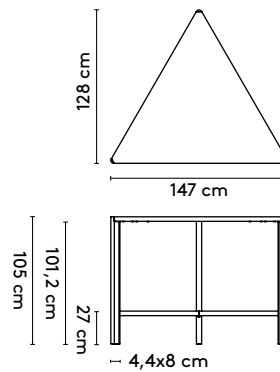

Move triangular high 1

147 x 128 x 105 cm