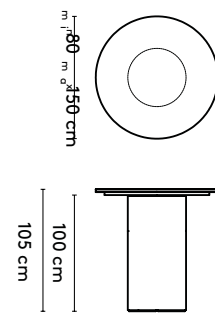

Kami Wood Round High

please note:
a table top with a width wider than 128 cm and length longer than 360 comes in multiple parts
This does not apply to the Kami Wood Round

See Kami Wood XL for larger sizes