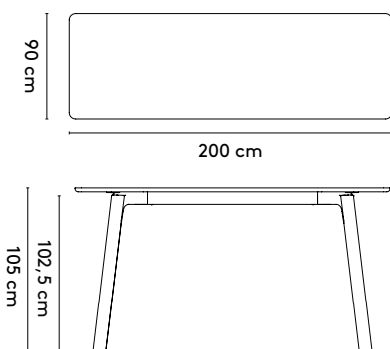

Grid rectangular high

200 x 90/128 x 105 cm (between legs: 117 cm)
240 x 90/128 x 105 cm (between legs: 147 cm)
280 x 90/128 x 105 cm (between legs: 187 cm)