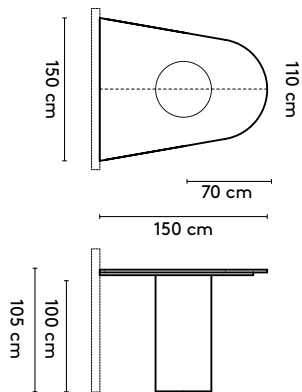

Kami Wood Trapezium 2 wall connected high

150 x (150/110) or (128/90) x 105 cm
180 x (150/110) or (128/90) x 105 cm
210 x (150/110) or (128/90) x 105 cm
240 x (150/110) or (128/90) x 105 cm