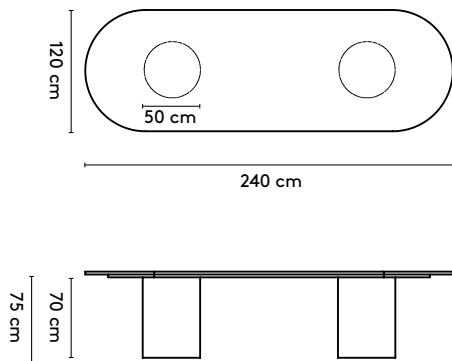

Kami Wood Oval 2

240 x 105/120/150/160 x 75 cm (2 columns, between columns: 70 cm)
280 x 105/120/150/160 x 75 cm (2 columns, between columns: 110 cm)
320 x 105/120/150/160 x 75 cm (2 columns, between columns: 148 cm)
360 x 105/120/150/160 x 75 cm (2 columns, between columns: 148 cm)