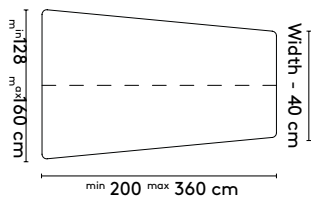

Grid Trapezium

Trapezium shape:
Widest size - 40 cm = narrow width.