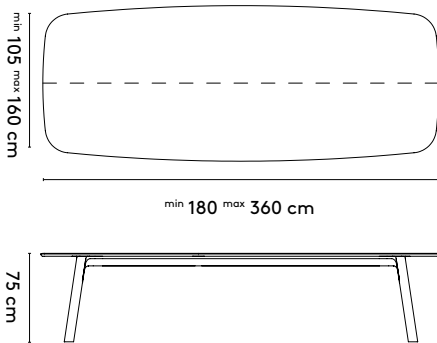

Grid barrel connected

400 x 150/160 x 75 cm (between legs: 157/157 cm)
 480 x 150/160 x 75 cm (between legs: 197/197 cm)
 560 x 150/160 x 75 cm (between legs: 237/237 cm)
 600 x 150/160 x 75 cm (between legs: 257/257 cm)

Trapezium shape:
Widest size - 40 cm = narrow width.

1 Grid

2b Tailoring

Grid rectangular high

Grid rectangular high

Grid barrel

Grid barrel connected

please note:

a table top with a width/diameter larger than 128 comes in two parts
 a table top with a width wider than 128 cm and length longer than 360 comes in multiple parts
 for sizes larger than 128 cm, cable management is only possible next to the dividing seam