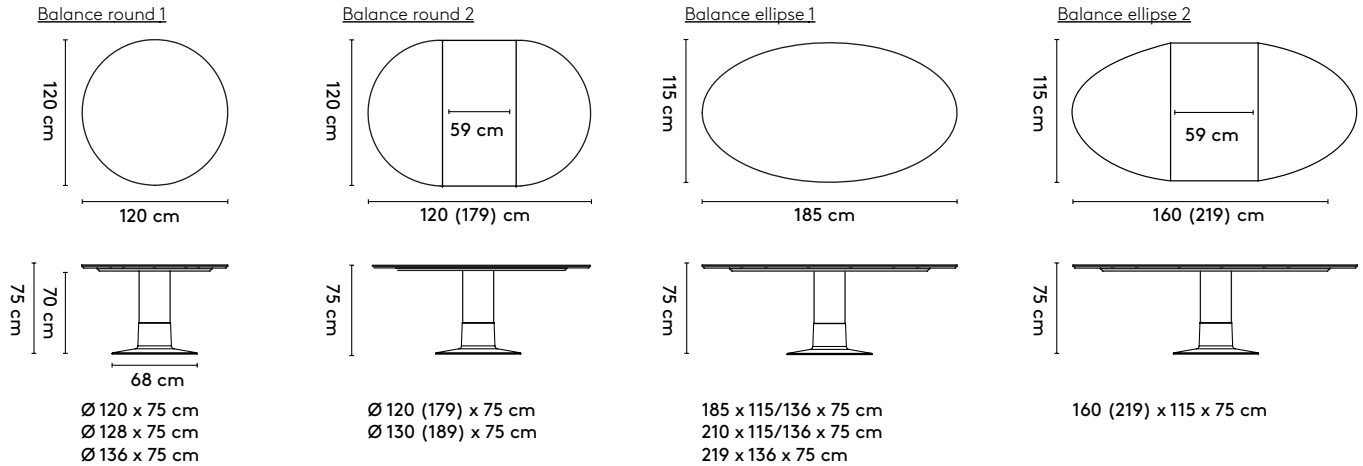

1 **Balance**

**Arnold
Merckx**

1988

2a **Standard**