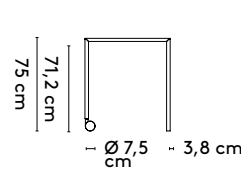

1 **Slim+**

**Bertjan
Pot**

2011 - 2024

2a **Standard**

70 x 105/120 x 75 cm   300 x 105/120 x 75 cm
240 x 105/120 x 75 cm   320 x 105/120 x 75 cm
280 x 105/120 x 75 cm   360 x 105 x 75 cm

200 x 60/90 x 105 cm
240 x 60/90 x 105 cm
280 x 90 x 105 cm

Slim+ flex

70 x 105 x 75 cm

Ø 160 x 75 cm (3 legs)
Ø 200 x 75 cm (4 legs)

480 x 105/120 x 75 cm   640 x 105/120 x 75 cm
560 x 105/120 x 75 cm   720 x 105/120 x 75 cm

130 x 40 x 45
150 x 40 x 45
200 x 40 x 45
240 x 40 x 45

130 x 40
150 x 40
200 x 40
240 x 40

2b **Tailoring**

a Slim+ rectangular table top with a length longer than 320 cm only has a maximum width of 105 cm

Ø 128-160 cm (3/4 legs)
Ø 161-200 cm (4 legs)