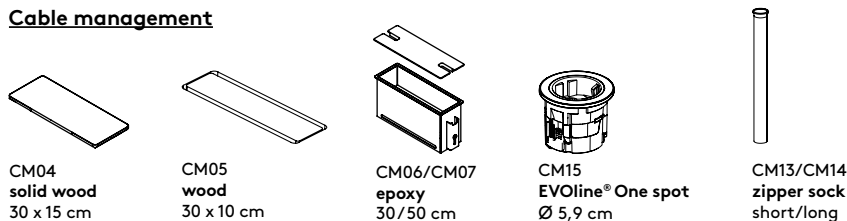

6 Cable management

Please note: spots are possible transversely and lengthwise.
For sizes larger than 128 cm, CM04 - CM05 is only possible next to the dividing seam.
No electrification past the column.