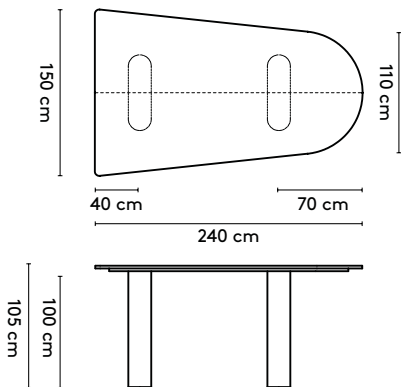

Kami Wood Trapezium 1 high

240 x (128/90) or (150/110) x 105 cm
280 x (128/90) or (150/110) x 105 cm
320 x (128/90) or (150/110) x 105 cm