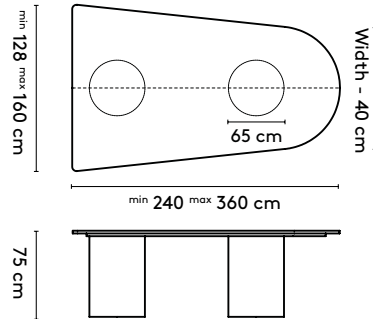

Kami Wood Trapezium 2