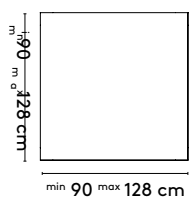

2b **Tailoring**

Slim square