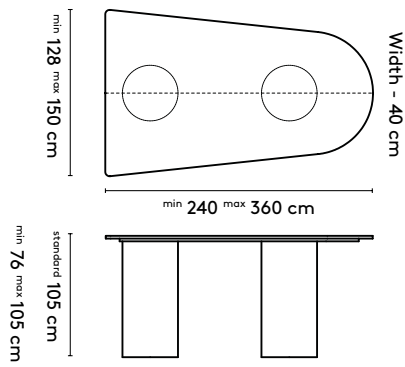

Kami Wood Trapezium 2 Connected

Kami Wood Trapezium 2 high