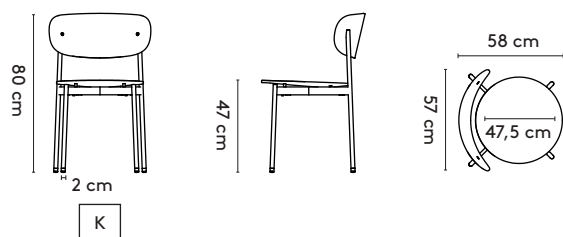

product

designer

year

1 Re-volve Light

Gudmundur Ludvik

2024

2 Standard

Re-volve Light