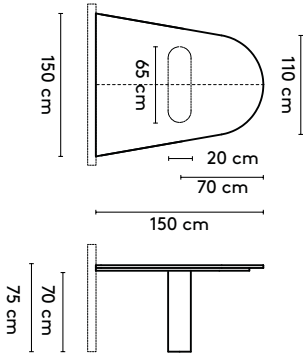

1 Kami Wood

2a Standard

Kami Wood Trapezium 1 wall connected

150 x (150/110) or (128/90) x 75 cm
180 x (150/110) or (128/90) x 75 cm
210 x (150/110) or (128/90) x 75 cm
240 x (150/110) or (128/90) x 75 cm