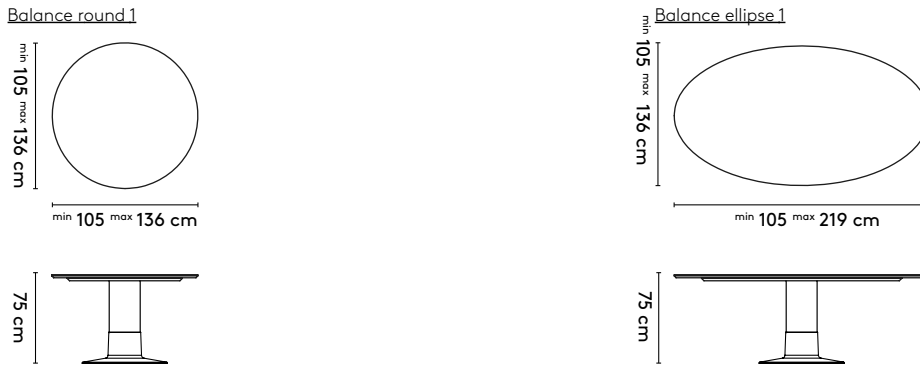

2b **Tailoring**

3 **Materials**

Top: oak or walnut (solid, veneer, duramas), oak smoked (solid), Fenix® HPL
Extension leaf: oak or walnut (veneer, duramas), Fenix® HPL
Column: oak or walnut (veneer), color lacquer on multiplex
Base: epoxy fine texture on aluminum, brushed aluminium

Materialen

Blad: eiken of noten (massief, fineer, duramas), geroekt eiken (massief), Fenix® HPL
Uitschuifblad: eiken of noten (fineer, duramas), Fenix® HPL
Kolom: eiken of noten (fineer), kleurlak op multiplex
Voet: epoxy fine texture op aluminium, aluminium geborsteld

Materialien

Platte: Eiche oder Nussbaum (Massiv, Furnier, Duramas), Eiche geräuchert (Massiv), Fenix® HPL
Einlegeplatte: Eiche oder Nussbaum (Furnier, Duramas), Fenix® HPL
Säule: Eiche oder Nussbaum (Furnier), Farblack auf Multiplex
Fuss: Epoxy fine texture auf Aluminium, gebürstetes Aluminium

4 **Finishes**

All Arco colors and finishes for the mentioned materials

Please note: with an oiled top, the veneered column is only possible with a P-lacquer finish

Afwerkingen

Alle Arco kleuren en (lak)afwerkingen voor de genoemde materialen

Let op: bij een geolied blad is de gefineerde kolom alleen met P-lak finish mogelijk

Ausführungen

Alle Arco Farben und Ausführungen für die genannten Materialien

Bitte beachten Sie: Bei geölter Platte ist die furnierte Säule nur mit P-Lackierung möglich

5 **Additional information**

The wood grain of the Balance ellipse 1 runs in the longitudinal direction of the top

For the Balance ellipse 2, the wood grain runs in the width direction of the top

Aanvullende informatie

De houtnerf loopt bij de Balance ellipse 1 in de lengterichting van het blad

Bij de Balance ellipse 2 loopt de houtnerf in de breedterichting van het blad

Weitere Informationen

Die Holzmaserung des Balance Ellipse 1 läuft in Längsrichtung der Platte

Beim Balance Ellipse 2 läuft die Holzmaserung in Breitenrichtung der Tischplatte

6 **Cable management**

-