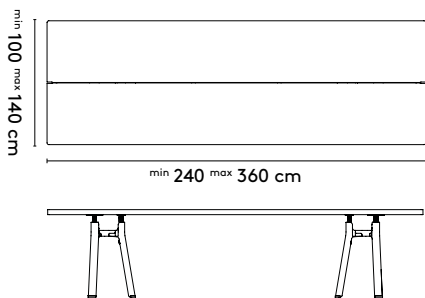

2b **Tailoring**

Trestle rectangular 2