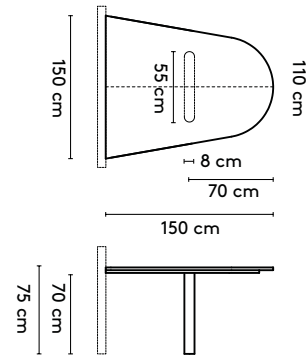

Kami Wood Trapezium 3 wall connected

150 x (150/110) or (128/90) x 75 cm
180 x (150/110) or (128/90) x 75 cm
210 x (150/110) or (128/90) x 75 cm
240 x (150/110) or (128/90) x 75 cm