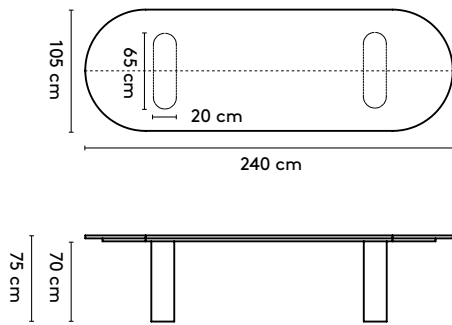

1 Kami Wood

Joost van der Vecht

2020 - 2024

2a Standard

Kami Wood Oval 1

240 x 105/120/150/160 x 75 cm (2 columns, between columns: 115/100/70 cm)
 280 x 105/120/150/160 x 75 cm (2 columns, between columns: 155/140/110 cm)
 320 x 105/120/150/160 x 75 cm (2 columns, between columns: 178/178/150 cm)
 360 x 105/120/150/160 x 75 cm (2 columns, between columns: 178/178/178 cm)