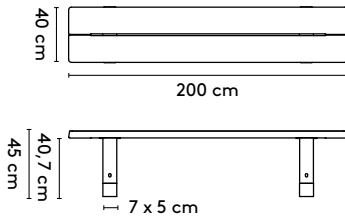

1 **Base**

**Jorre
van Ast**

2013 - 2016

2a **Standard**

Base rectangular 2

240 x 100/128/140 x 75 cm (between legs 170/150/130/110 cm)
 280 x 100/120/140 x 75 cm (between legs 210/190/170/150 cm)
 320 x 105/120/140 x 75 cm (between legs 250/230/210/190 cm)
 360 x 105/120/140 x 75 cm (between legs 230 cm)

Base rectangular 2 connected

480 x 100/140 x 75 cm (between legs 192/182/172/162 cm)
 560 x 100/120/140 x 75 cm (between legs 232/222/212/202 cm)

Base bench

200 x 40 x 45 cm
 240 x 40 x 45 cm
 280 x 40 x 45 cm
 320 x 40 x 45 cm