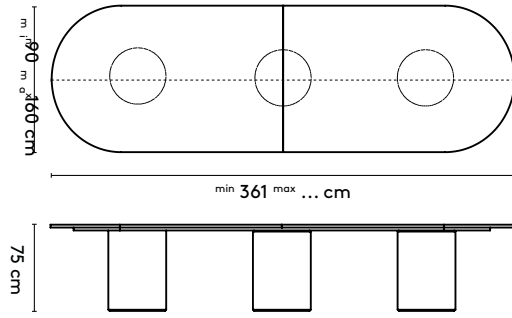

Kami Wood Oval 2 Connected