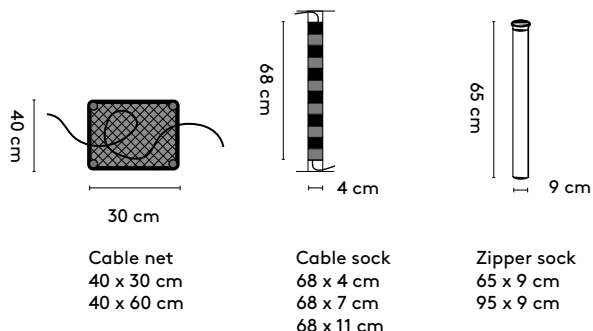

1 CM08/CM09 CM10/CM11/CM12 CM13/CM14

2 Standard

3 Materials

Cable sock
3d knitted fabric (black, green/blue, red/blue)

Cable net
Knitted fabric, synthetic (black)

Zipper sock
3d knitted fabric (black)

Materialen

Cable sock
3d gebreide stof (black, green/blue, red/blue)

Cable net
Gebreide stof, kunststof (black)

Zipper sock
3d gebreide stof (black)

Materialien

Cable sock
3d gestrickter Stoff (black, green/blue, red/blue)

Cable net
Gestrickter Stoff, Kunststoff (black)

Zipper sock
3d gestrickter Stoff (black)

4 Finishes

-

Afwerkingen

-

Ausführungen

-

5 Additional information

-

Aanvullende informatie

-

Weitere Informationen

-