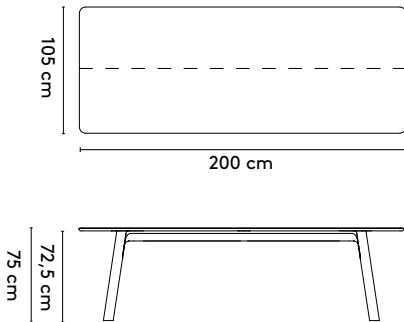

1 Grid

Jonathan Prestwich

2014 - 2024

2a

StandardGrid square

120 x 120 x 75 cm (between legs: 52 cm)
 150 x 150 x 75 cm (between legs: 65 cm)
 180 x 180 x 75 cm (between legs: 77 cm)

Grid round

Ø 120 x 75 cm (between legs: 52 cm)
 Ø 150 x 75 cm (between legs: 66 cm)
 Ø 180 x 75 cm (between legs: 77 cm)

Grid rectangular

200 x 105/120/160 x 75 cm (between legs: 117 cm)
 240 x 105/120/160 x 75 cm (between legs: 147 cm)
 280 x 105/120/160 x 75 cm (between legs: 187 cm)
 320 x 105/120/160 x 75 cm (between legs: 227 cm)
 360 x 105/120/160 x 75 cm (between legs: 267 cm)

Grid rectangular connected

400 x 105/120/160 x 75 cm (between legs: 157/157 cm)
 480 x 105/120/160 x 75 cm (between legs: 197/197 cm)
 560 x 105/120/160 x 75 cm (between legs: 237/237 cm)
 600 x 105/120/160 x 75 cm (between legs: 257/257 cm)