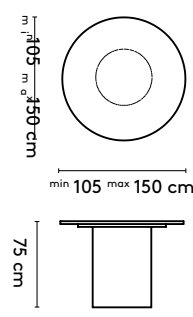

Kami Wood Round