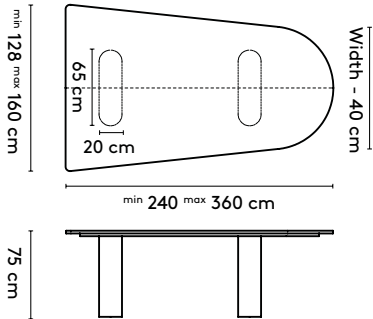

1 Kami Wood

2b Tailoring

Kami Wood Trapezium 1