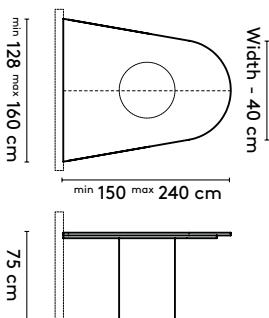

Kami Wood Trapezium 2 wall connected