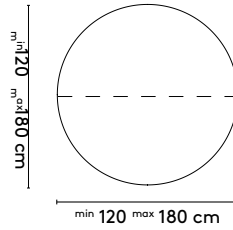

1 Grid

2b

Tailoring

Grid square

Grid round

Grid rectangular

Grid rectangular connected

Grid Trapezium

Trapezium shape:
Widest size - 40 cm = narrow width.