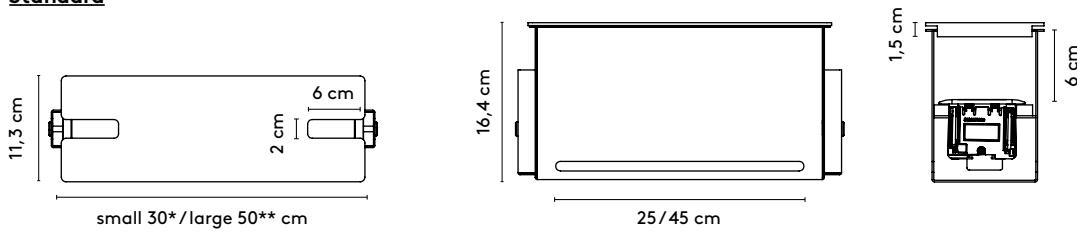

1 CM06 (small) / CM07 (large)

2 Standard

3 Materials

Cable lid
oak (solid)

Cable box
epoxy fine texture (RAL9005, RAL9010)

Inlay cable box
oak (veneer)

Materialen

Kabel klep
eiken (massief)

Kabel box
epoxy fine texture (RAL9005, RAL9010)

Inlay kabel box
eiken (fineer)

Materialien

Kabel Deckung
Eiche (massiv)

Kabel Box
Epoxy fine texture (RAL9005, RAL9010)

Inlay Kabel Box
Eiche (furnier)

4 Finishes

All Arco colors and finishes for the mentioned materials

Afwerkingen

Alle Arco kleuren en (lak)afwerkingen voor de genoemde materialen

Ausführungen

Alle Arco Farben und Ausführungen für die genannten Materialien

5 Additional information

* Up to 3 EVOLine® One spots modules can be used
** Up to 5 EVOLine® One spots modules can be used

Aanvullende informatie

* Maximaal 3 EVOLine® One spots modules toe te passen
** Maximaal 5 EVOLine® One spots modules toe te passen

Weitere Informationen

* Maximal 3 EVOLine® One spots verwendet werden
** Maximal 5 EVOLine® One spots verwendet werden