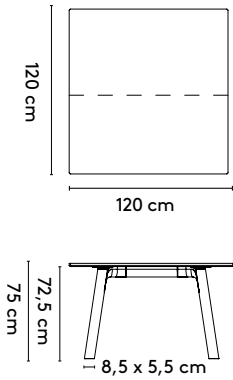

1 Grid

Jonathan Prestwich

2014 - 2024

2a

StandardGrid square

120 x 120 x 75 cm (between legs: 52 cm)
 150 x 150 x 75 cm (between legs: 65 cm)
 180 x 180 x 75 cm (between legs: 77 cm)

Grid round

Ø 120 x 75 cm (between legs: 52 cm)
 Ø 150 x 75 cm (between legs: 66 cm)
 Ø 180 x 75 cm (between legs: 77 cm)