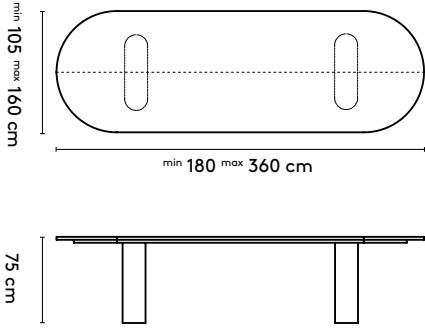

1 Kami Wood

2b Tailoring

Kami Wood Oval 1