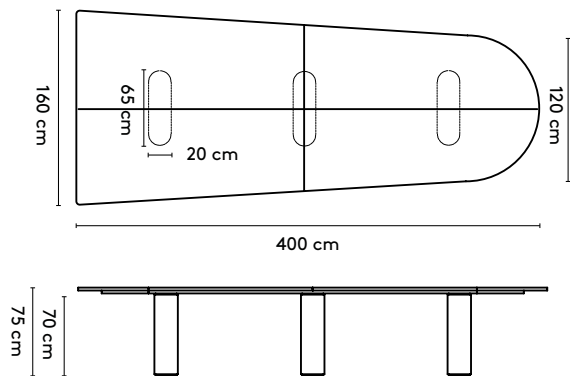

Kami Wood Trapezium 3 high

240 x (128/90) x 105 cm
 280 x (128/90) x 105 cm

1 Kami Wood

2a **Standard**

Kami Wood Trapezium 1 connected

- 400 x (160/120) x 75 cm (3 columns, between columns: 105/105 cm)
- 440 x (160/120) x 75 cm (3 columns, between columns: 125/125 cm)
- 480 x (160/120) x 75 cm (3 columns, between columns: 145/145 cm)
- 520 x (160/120) x 75 cm (4 columns, between columns: 103/103 cm)
- 560 x (160/120) x 75 cm (4 columns, between columns: 117/117 cm)
- 600 x (160/120) x 75 cm (4 columns, between columns: 130/130 cm)
- 640 x (160/120) x 75 cm (4 columns, between columns: 143/143 cm)
- 680 x (160/120) x 75 cm (5 columns, between columns: 112,5/112,5 cm)
- 720 x (160/120) x 75 cm (5 columns, between columns: 122,5/122,5 cm)