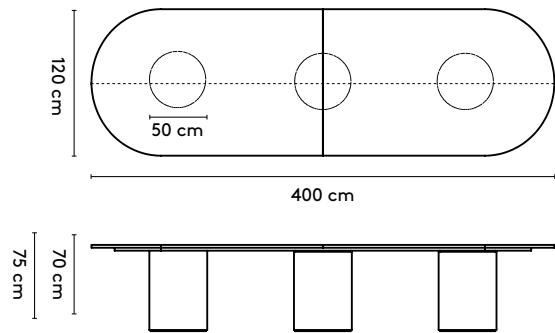

Kami Wood Oval 2 Connected

- 400 x 120/150/160 x 75 cm (3 columns, between columns: 75/75 cm)
- 440 x 120/150/160 x 75 cm (3 columns, between columns: 95/95 cm)
- 480 x 120/150/160 x 75 cm (3 columns, between columns: 115/115 cm)
- 520 x 120/150/160 x 75 cm (4 columns, between columns: 73/73 cm)
- 560 x 120/150/160 x 75 cm (4 columns, between columns: 87/87 cm)
- 600 x 120/150/160 x 75 cm (4 columns, between columns: 100/100 cm)
- 640 x 120/150/160 x 75 cm (4 columns, between columns: 113/113 cm)
- 680 x 120/150/160 x 75 cm (5 columns, between columns: 82,5/82,5 cm)
- 720 x 120/150/160 x 75 cm (5 columns, between columns: 92,5/92,5 cm)