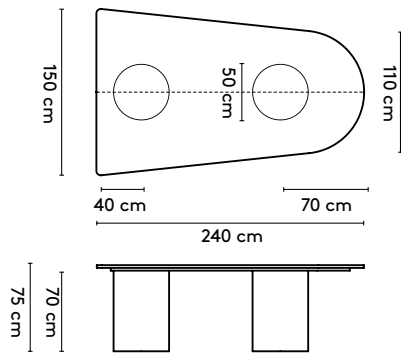

Kami Wood Trapezium 2

240 x (128/90) or (150/110) x 75 cm
280 x (128/90) or (150/110) x 75 cm
320 x (128/90) or (150/110) x 75 cm
360 x (128/90) or (150/110) x 75 cm