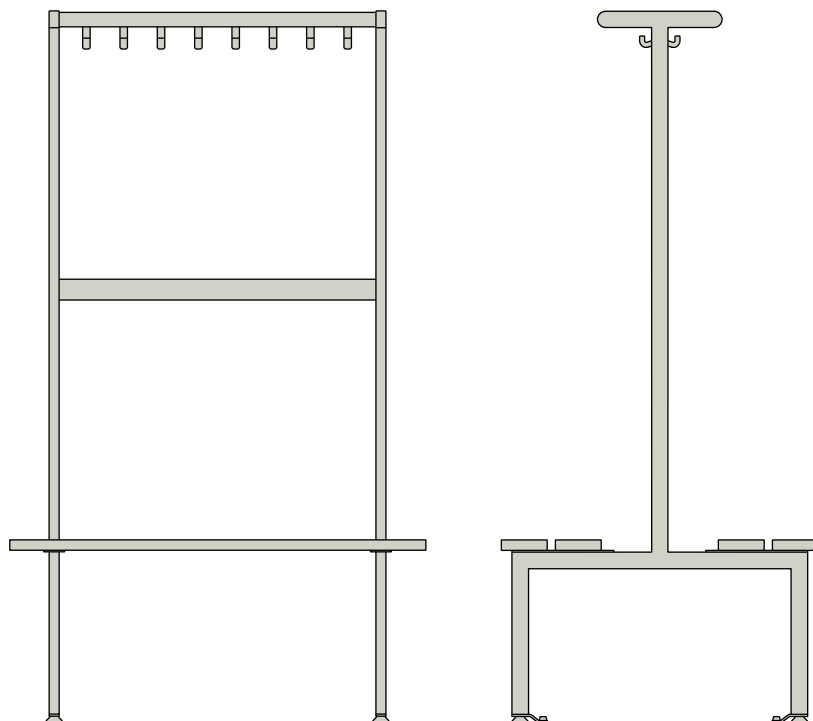

tertio

tertio bdv+ / benches

ean	model	size in cm	colour	coats	supports	weight in kg	delivery in weeks	price in euro
8713147555860	tertio bdv+ 80cm	80 x 76 x 170	iron grey	12	2	13,79	6	796
8713147555877	tertio bdv+ 90cm	90 x 76 x 170	iron grey	14	2	14,6	6	809
8713147555884	tertio bdv+ 100cm	100 x 76 x 170	iron grey	16	2	15,41	6	824
8713147555891	tertio bdv+ 110cm	110 x 76 x 170	iron grey	18	2	16,22	6	979
8713147555907	tertio bdv+ 120cm	120 x 76 x 170	iron grey	20	2	17,03	6	1055
8713147555914	tertio bdv+ 130cm	130 x 76 x 170	iron grey	22	2	17,84	6	1133
8713147555921	tertio bdv+ 140cm	140 x 76 x 170	iron grey	24	2	18,65	6	1180
8713147555938	tertio bdv+ 150cm	150 x 76 x 170	iron grey	24	2	19,46	6	1225
8713147555945	tertio bdv+ 160cm	160 x 76 x 170	iron grey	28	3	24,3	6	1270
8713147555952	tertio bdv+ 170cm	170 x 76 x 170	iron grey	28	3	25,11	6	1320
8713147555969	tertio bdv+ 180cm	180 x 76 x 170	iron grey	32	3	25,92	6	1362
8713147555976	tertio bdv+ 190cm	190 x 76 x 170	iron grey	32	3	26,73	6	1411
8713147555983	tertio bdv+ 200cm	200 x 76 x 170	iron grey	36	3	27,54	6	1439
8713147555990	tertio bdv+ 210cm	210 x 76 x 170	iron grey	36	3	28,35	6	1505
8713147556003	tertio bdv+ 220cm	220 x 76 x 170	iron grey	40	3	29,16	6	1550
8713147556010	tertio bdv+ 230cm	230 x 76 x 170	iron grey	40	3	29,97	6	1597
8713147556027	tertio bdv+ 240cm	240 x 76 x 170	iron grey	44	3	30,78	6	1642
8713147556034	tertio bdv+ 250cm	250 x 76 x 170	iron grey	48	3	31,59	6	1861