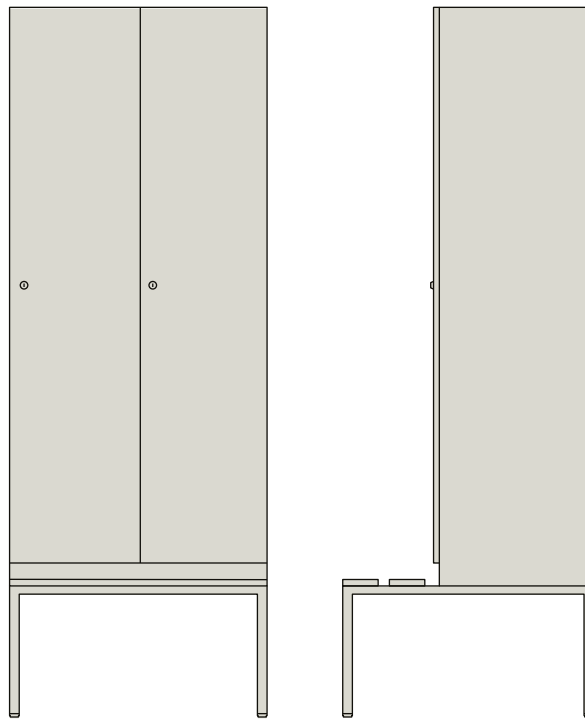

aquarius s

aquarius sg2301ob / sg2401ob / sg2501ob/
lockers

ean	model	size in cm	weight in kg	delivery in weeks	price in euro
8713147196193	aquarius sg2301/ob	60 x 50/80 x 220,5	44	8	673
8713147196216	aquarius sg2401/ob	80 x 50/80 x 220,5	58,67	8	718
8713147196230	aquarius sg2501/ob	100 x 50/80 x 220,5	73,33	8	787