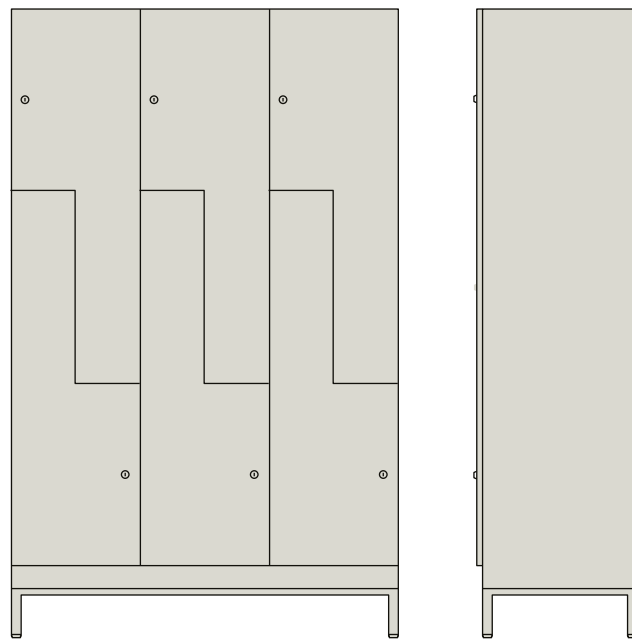

aquarius s

aquarius sz3402o /
lockers

ean	model	size in cm	weight in kg	delivery in weeks	price in euro
8713147196131	aquarius sz3402/o	120 x 50 x 195	75,1	8	1196