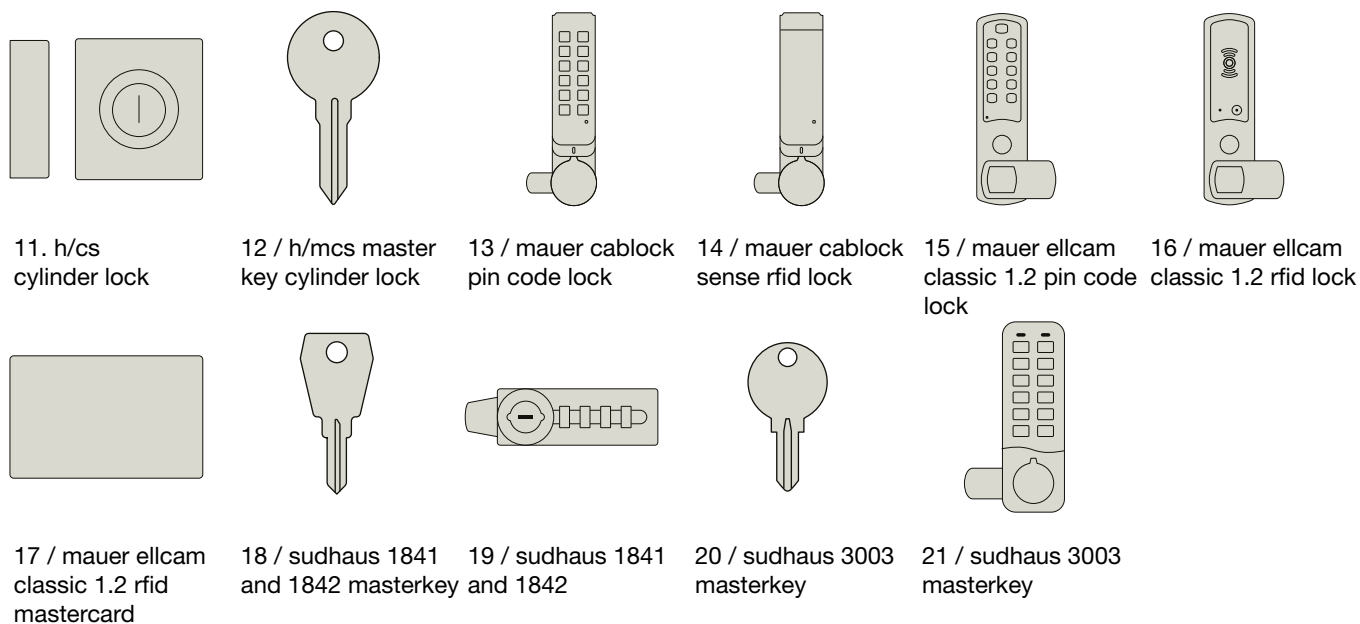

nr	ean	model	info	colour	price in euro
11	8713147194458	h/cs cylinder lock			49
12	8713147374496	h/mcs masker key cylinder lock			71
13	8713147138445	mauer cablock pin code lock		silver / black	90
14	8713147138452	mauer cablock sense rfid lock		silver / black	116
15	8713147138124	mauer ellcam classic 1.2 pin code lock	for fixed or changing users	black	103
16	8713147138469	mauer ellcam classic 1.2 rfid lock	for fixed or changing users	black	173
17	8713147138476	mauer ellcam classic 1.2 rfid mastercard	changing users		38
18	8713147138087	sudhaus 1841 and 1842 master key	changing users		52
19	8713147138377	sudhaus 1841 mechanic code lock left		black	59
19	8713147138346	sudhaus 1841 mechanic code lock right		black	59
19	8713147138414	sudhaus 1842 mechanic code lock left	changing users	black	59
19	8713147138407	sudhaus 1842 mechanic code lock right	changing users	black	59
20	8713147138438	sudhaus 3003 master key	fixed users		52
21	8713147138421	sudhaus 3003 pincode lock	for fixed or changing users	black	72