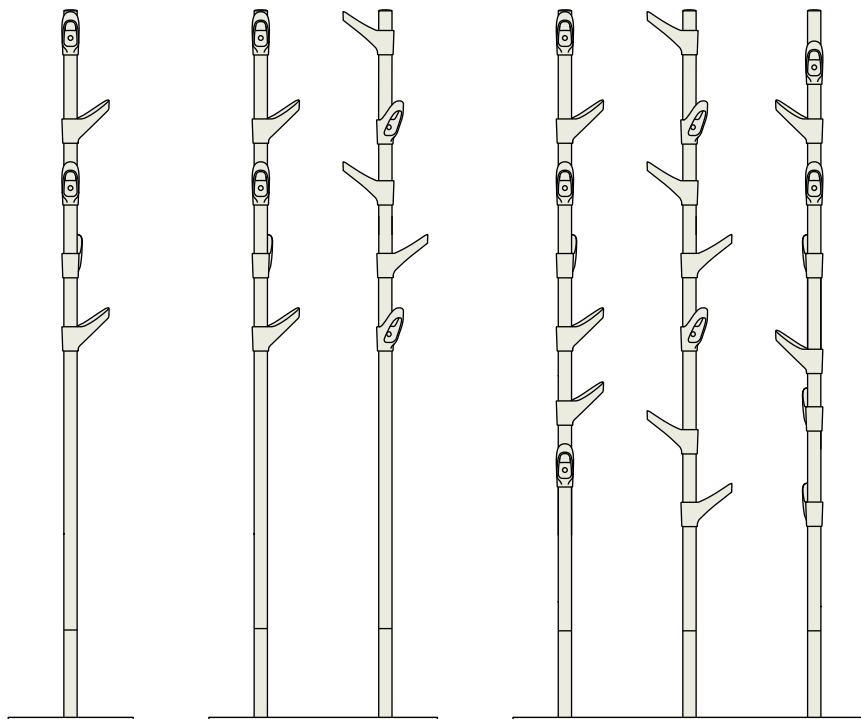

slide

slide g wood /
coat racks

ean	model	size in cm	colour	coats	weight in kg	delivery in weeks	price in euro
8713147972476	slide g wood	30 x 30 x 171	oak	6	6,9	1	368
8713147972483	slide g wood	55 x 25 x 171	oak	12	11,8	1	509
8713147972490	slide g wood	85 x 25 x 171	oak	18	18	1	734