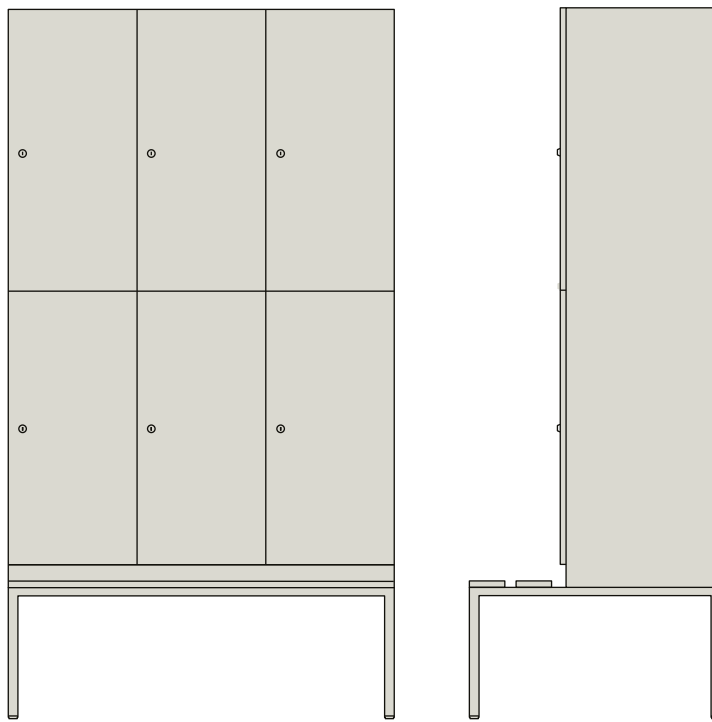

aquarius s

aquarius sg3302ob / sg3402ob /
lockers

ean	model	size in cm	weight in kg	delivery in weeks	price in euro
8713147196384	aquarius sg3302/ob	90 x 50/80 x 220,5	69,08	8	1053
8713147196407	aquarius sg3402/ob	120 x 50/80 x 220,5	92,1	8	1180