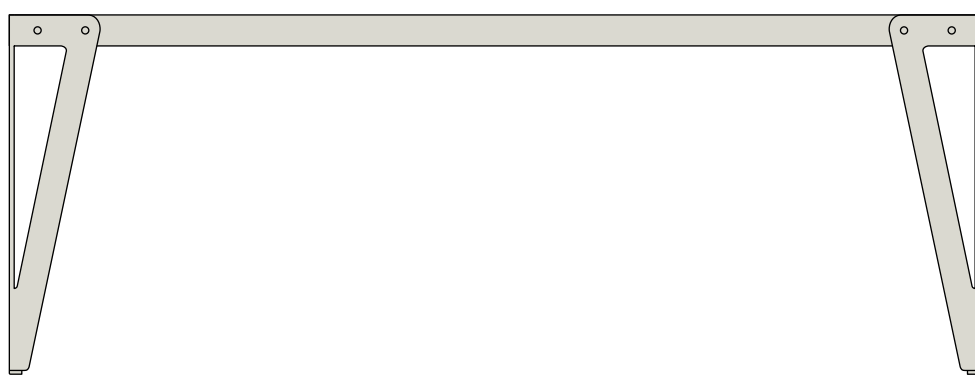

lloyd outdoor

lloyd table outdoor 200 x 90 /
tables

ean	model	dimensions in cm	colour	weight in kg	delivery in weeks	price in euro
8713147960541	lloyd table outdoor	200 x 90 x 76	raven black	39,9	6	1939
8713147960558	lloyd table outdoor	200 x 90 x 76	mushroom white	39,9	6	1939
8713147960565	lloyd table outdoor	200 x 90 x 76	umbra grey	39,9	6	1939
8713147960572	lloyd table outdoor	200 x 90 x 76	sage green	39,9	6	1939