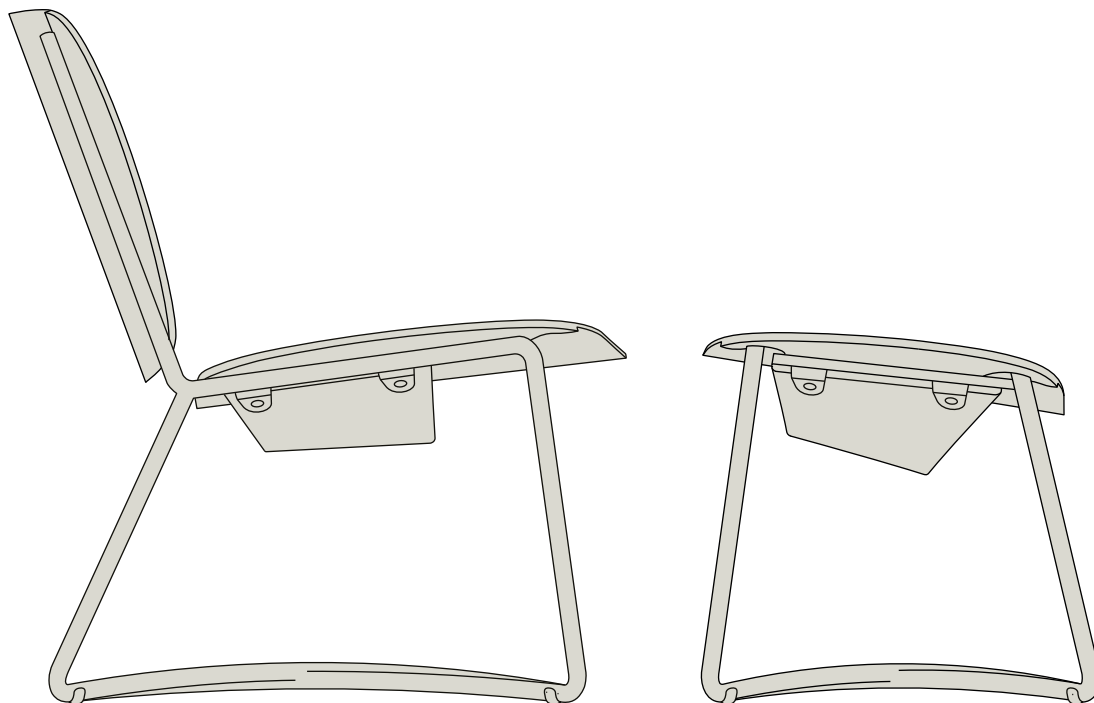

milller

milller lounge chair + ottoman / chairs

ean	model	size in cm	colour frame	leather	weight in kg	delivery in weeks	price in euro
8713147971455	milller lounge chair + ottoman	69 x 65 x 71 + 69 x 42 x 38	raven black	black	25,8	6	2638
8713147971462	milller lounge chair + ottoman	69 x 65 x 71 + 69 x 42 x 38	raven black	dark brown	25,8	6	2638
8713147971479	milller lounge chair + ottoman	69 x 65 x 71 + 69 x 42 x 38	raven black	cognac	25,8	6	2638
8713147971486	milller lounge chair + ottoman	69 x 65 x 71 + 69 x 42 x 38	raven black	natural	25,8	6	2638