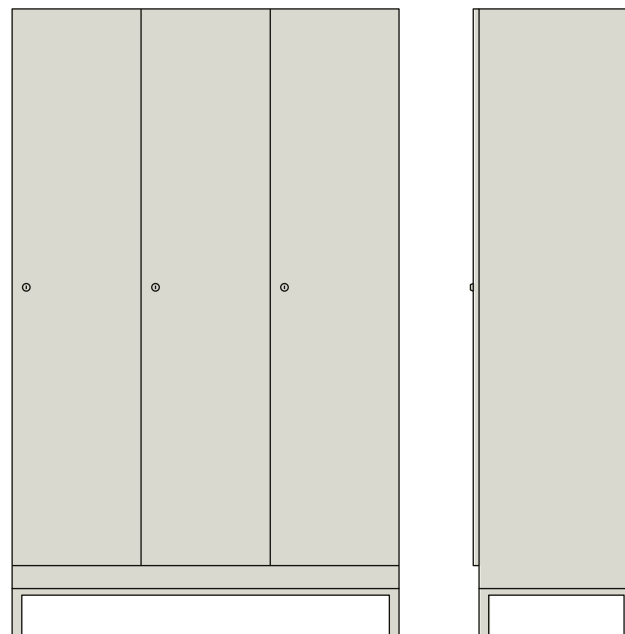

aquarius s

aquarius sg3301o / sg3401o /
lockers

ean	model	size in cm	weight in kg	delivery in weeks	price in euro
8713147195875	aquarius sg3301/o	90 x 50 x 195	53,5	8	796
8713147195899	aquarius sg3401/o	120 x 50 x 195	71	8	874