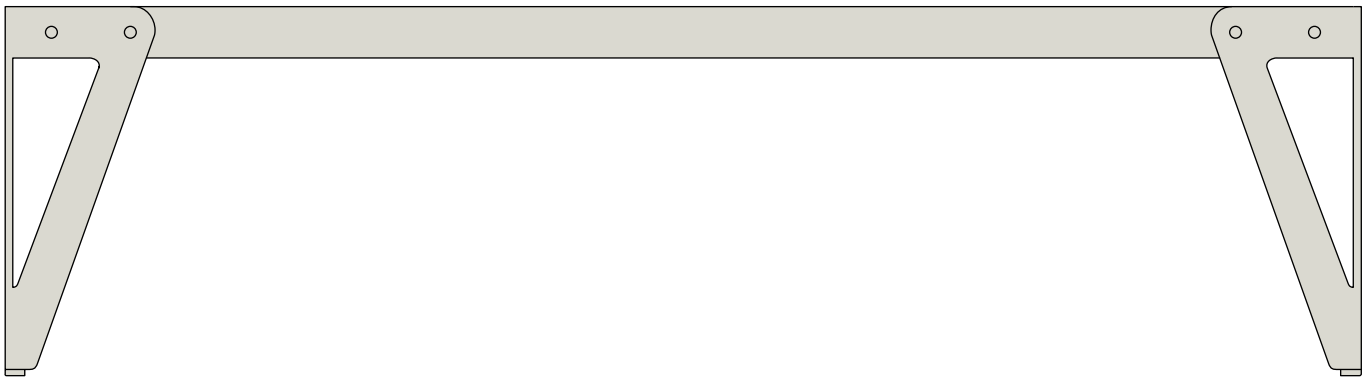

# lloyd

lloyd bench /  
benches

christoph seyferth

ean	model	size in cm	colour	weight in kg	delivery in weeks	price in euro
8713147961395	lloyd bench	140 x 32 x 46	raven black	18,6	6	815
8713147961401	lloyd bench	140 x 32 x 46	mushroom white	18,6	6	815
8713147961418	lloyd bench	140 x 32 x 46	umbra grey	18,6	6	815
8713147961425	lloyd bench	140 x 32 x 46	sage green	18,6	6	815
8713147961432	lloyd bench	140 x 32 x 46	maroon red	18,6	6	815
8713147963009	lloyd bench	140 x 32 x 46	chalk white	18,6	6	815
8713147963016	lloyd bench	140 x 32 x 46	oxide brown	18,6	6	815
8713147958180	lloyd bench	170 x 32 x 46	sage green	20,3	6	833
8713147958197	lloyd bench	170 x 32 x 46	maroon red	20,3	6	833
8713147958210	lloyd bench	170 x 32 x 46	raven black	20,3	6	833
8713147958227	lloyd bench	170 x 32 x 46	mushroom white	20,3	6	833
8713147958234	lloyd bench	170 x 32 x 46	umbra grey	20,3	6	833
8713147962873	lloyd bench	170 x 32 x 46	chalk white	20,3	6	833
8713147962996	lloyd bench	170 x 32 x 46	oxide brown	20,3	6	833