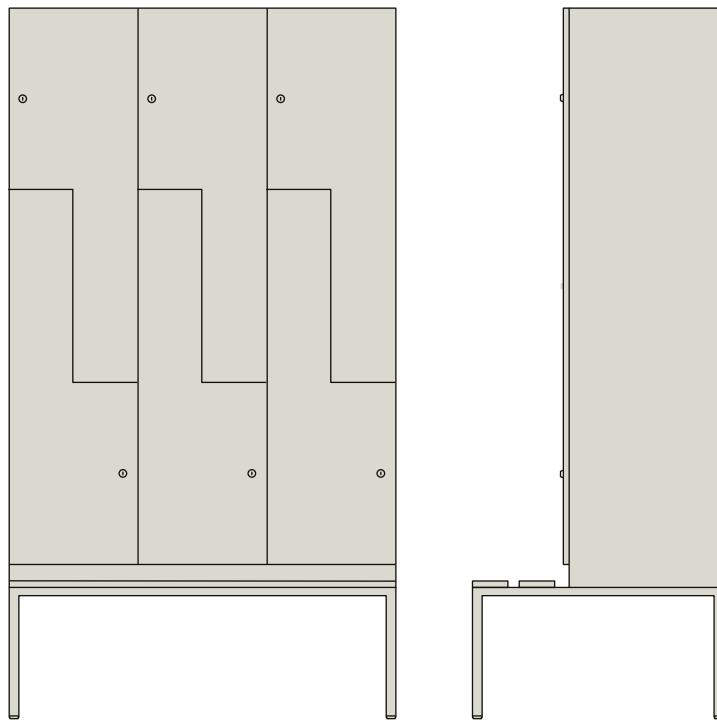

aquarius s

aquarius sz3402ob /
lockers

ean	model	size in cm	weight in kg	delivery in weeks	price in euro
8713147196506	aquarius sz3402/ob	120 x 50/80 x 220,5	92,1	8	1376