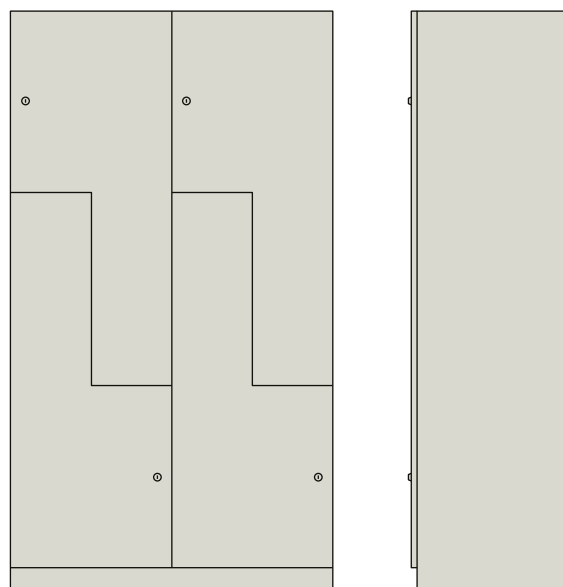

aquarius s

aquarius sz2402p / sz2502p /
lockers

ean	model	size in cm	weight in kg	delivery in weeks	price in euro
8713147194946	aquarius sz2402/p	80 x 50 x 180	49,4	8	838
8713147194960	aquarius sz2502/p	100 x 50 x 180	59	8	922