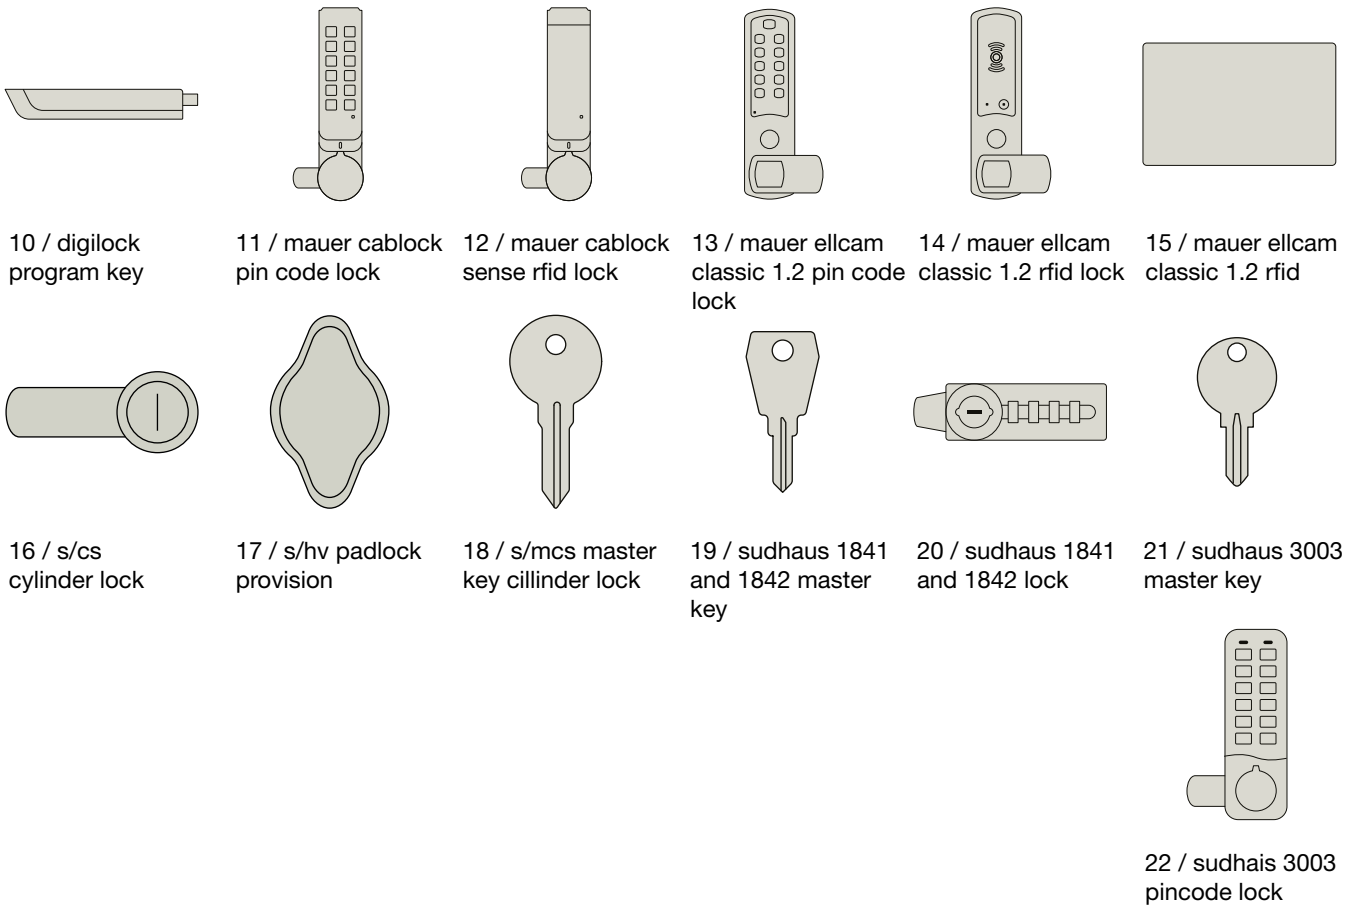

10 / digilock program key

11 / mauer cablock pin code lock

12 / mauer cablock sense rfid lock

13 / mauer ellcam classic 1.2 pin code lock

14 / mauer ellcam classic 1.2 rfid lock

15 / mauer ellcam classic 1.2 rfid lock

16 / s/cs cylinder lock

17 / s/hv padlock provision

18 / s/mcs master key cylinder lock

19 / sudhaus 1841 and 1842 master key

20 / sudhaus 1841 and 1842 lock

21 / sudhaus 3003 master key

22 / sudhaus 3003 pincode lock

nr	ean	model	colour	info	price in euro
11	8713147138445	mauer cablock pin code lock	silver / black		90
12	8713147138452	mauer cablock sense rfid lock	silver / black		116
13	8713147138124	mauer ellcam classic 1.2 pin code lock	black	for fixed or changing users	103
14	8713147138469	mauer ellcam classic 1.2 rfid lock	black	for fixed or changing users	173
15	8713147138476	mauer ellcam classic 1.2 rfid mastercard		changing users	38
16	8713147194465	s/cs cylinder lock		changing users	52
17	8713147196834	s/hv padlock provision			49
18	8713147370357	s/mcs master key cylinder lock			52
19	8713147138087	sudhaus 1841 and 1842 master key			52
20	8713147138377	sudhaus 1841 mechanic code lock left	black		59
20	8713147138346	sudhaus 1841 mechanic code lock right	black	changing users	59
20	8713147138414	sudhaus 1842 mechanic code lock left	black	changing users	59
20	8713147138407	sudhaus 1842 mechanic code lock right	black	fixed users	59
21	8713147138438	sudhaus 3003 master key		fixed users	52
22	8713147138421	sudhaus 3003 pincode lock	black	for fixed or changing users	72