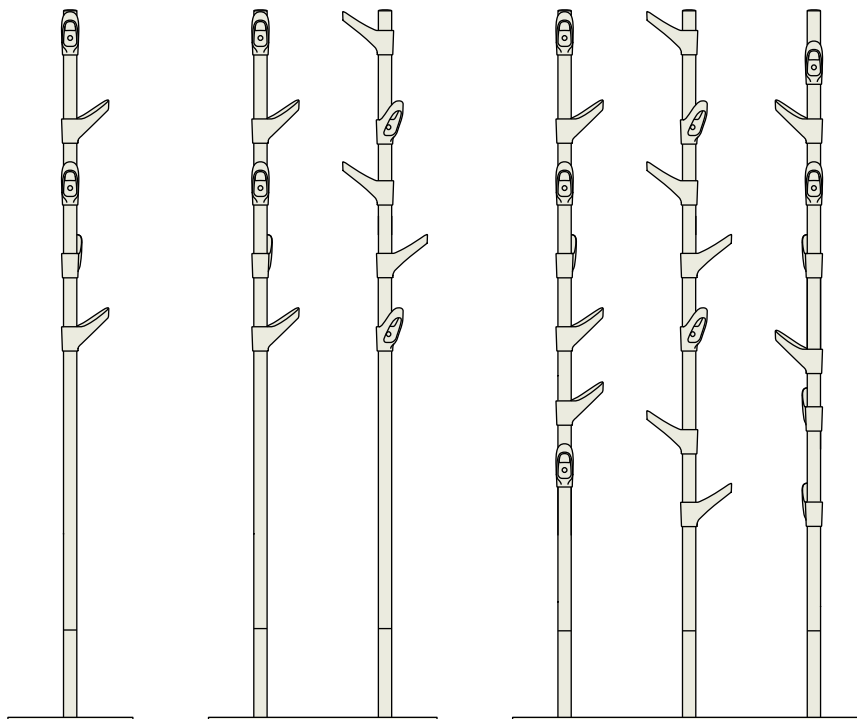

slide

slide g / coat racks

ean	model	size in cm	colour	coats	weight in kg	delivery in weeks	price in euro
8713147970311	slide g	30 x 30 x 171	raven black	6	7,6	1	242
8713147970335	slide g	30 x 30 x 171	chalk white	6	7,6	1	242
8713147970373	slide g	30 x 30 x 171	pine green	6	7,6	1	242
8713147972216	slide g	55 x 25 x 171	raven black	6	13,1	1	376
8713147972230	slide g	55 x 25 x 171	chalk white	6	13,1	1	376
8713147972278	slide g	55 x 25 x 171	pine green	6	13,1	1	376
8713147972308	slide g	85 x 25 x 171	raven black	6	20	1	523
8713147972322	slide g	85 x 25 x 171	chalk white	6	20	1	523
8713147972360	slide g	85 x 25 x 171	pine green	6	20	1	523