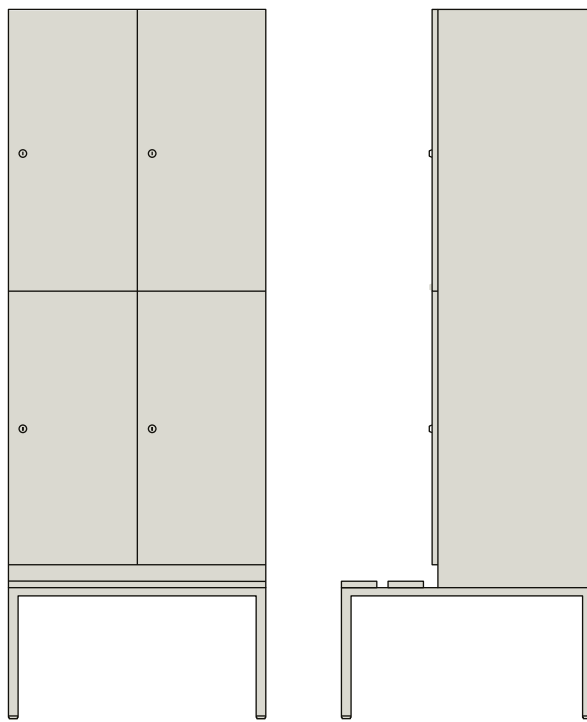

# aquarius s

aquarius sg2302ob / sg2402ob /  
lockers

ean	model	dimensions in cm	weight in kg	delivery in weeks	price in euro
8713147196339	aquarius sg2302/ob	60 x 50/80 x 220,5	46,05	8	719
8713147196353	aquarius sg2402/ob	80 x 50/80 x 220,5	61,4	8	791