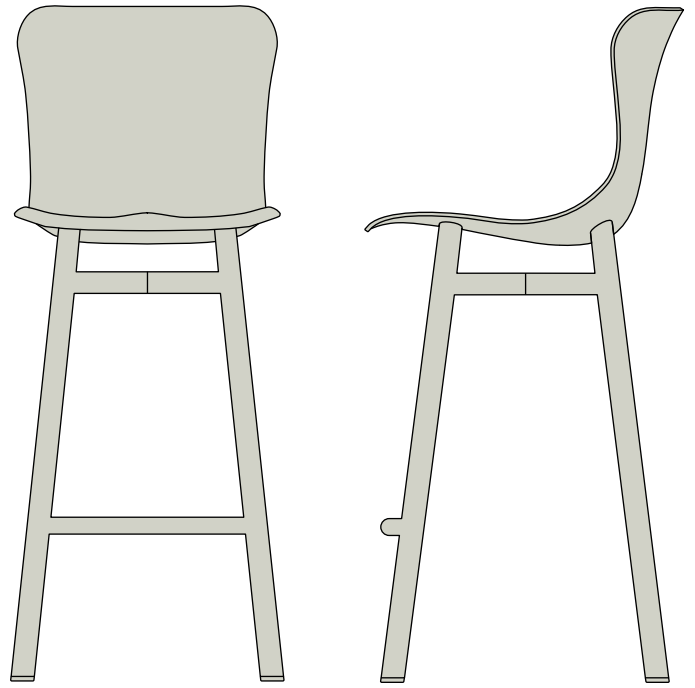

wendela

wendela barstool 98 /
chairs

ean	model	size in cm	colour seat	colour frame	weight in kg	delivery in weeks	price in euro
8713147959354	wendela barstool 98	41,5 x 47,5 x 98	dark beech veneer	raven black	5,3	6	611
8713147959361	wendela barstool 98	41,5 x 47,5 x 98	light beech veneer	mushroom white	5,3	6	611