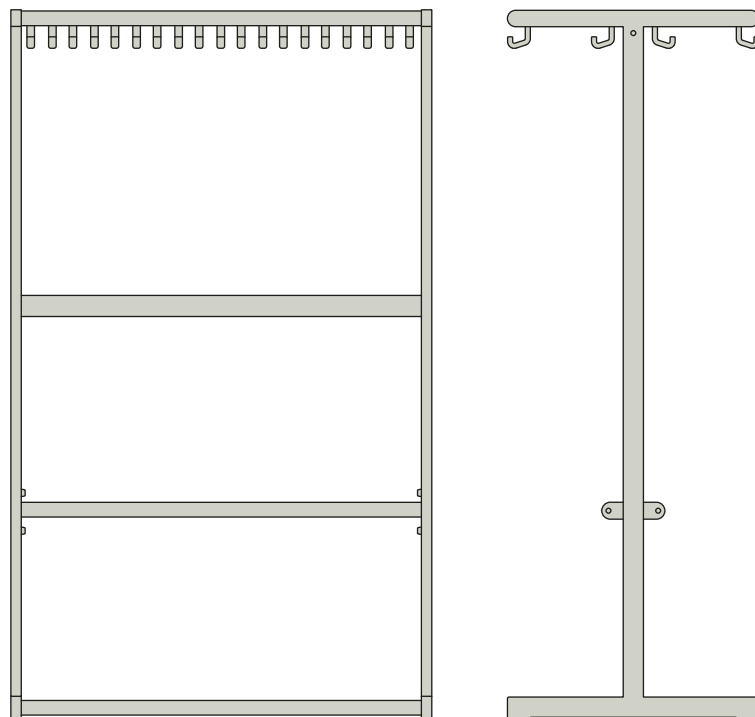

tertio

tertio dv2p / coat racks

ean	model	size in cm	colour	coats	supports	weight in kg	delivery in weeks	price in euro
8713147556805	tertio dv2p 100cm	100 x 60 x 170	iron grey	38	2	24,5	6	1232
8713147556829	tertio dv2p 110cm	110 x 60 x 170	iron grey	42	2	33	6	1312
8713147556836	tertio dv2p 120cm	120 x 60 x 170	iron grey	46	2	36	6	1393
8713147556843	tertio dv2p 130cm	130 x 60 x 170	iron grey	44	3	39	6	1683
8713147556850	tertio dv2p 140cm	140 x 60 x 170	iron grey	52	3	42	6	1759
8713147556867	tertio dv2p 150cm	150 x 60 x 170	iron grey	52	3	45	6	1837
8713147556874	tertio dv2p 160cm	160 x 60 x 170	iron grey	60	3	48	6	1928
8713147556881	tertio dv2p 170cm	170 x 60 x 170	iron grey	60	3	51	6	1997
8713147556898	tertio dv2p 180cm	180 x 60 x 170	iron grey	68	3	54	6	2081
8713147556904	tertio dv2p 190cm	190 x 60 x 170	iron grey	68	3	57	6	2160
8713147556911	tertio dv2p 200cm	200 x 60 x 170	iron grey	76	3	60	6	2238
8713147556928	tertio dv2p 210cm	210 x 60 x 170	iron grey	76	3	63	6	2318
8713147556935	tertio dv2p 220cm	220 x 60 x 170	iron grey	84	3	66	6	2397
8713147556942	tertio dv2p 230cm	230 x 60 x 170	iron grey	84	3	69	6	2472
8713147556966	tertio dv2p 240cm	240 x 60 x 170	iron grey	92	3	72	6	2554
8713147556973	tertio dv2p 250cm	250 x 60 x 170	iron grey	90	4	75	6	2847