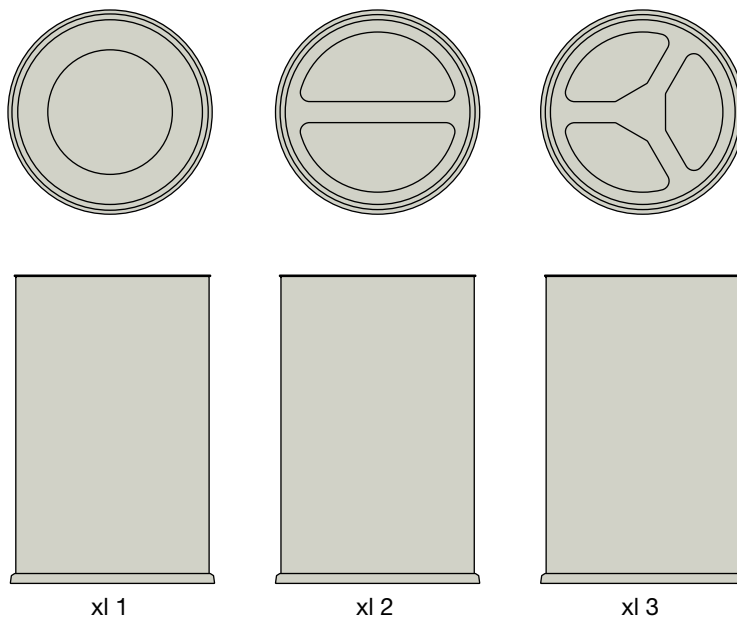

revolved

revolved xl / waste bins

ean	model	size in cm	colour	weight in kg	delivery in weeks	price in euro
8713147944206	revolved xl 1	45 x 45 x 71	raven black	6,4	1	295
8713147944213	revolved xl 2	45 x 45 x 71	raven black	6,4	1	297
8713147944220	revolved xl 3	45 x 45 x 71	raven black	6,4	1	299