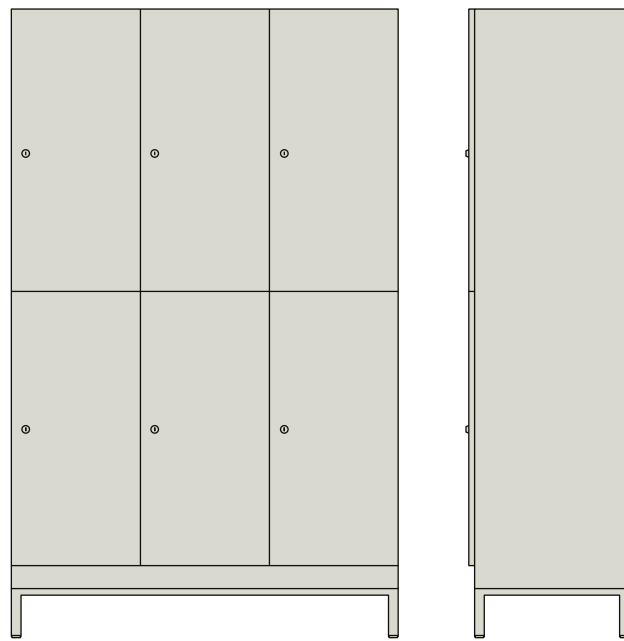

aquarius s

aquarius sg3302o / sg3402o /
lockers

ean	model	size in cm	weight in kg	delivery in weeks	price in euro
8713147196018	aquarius sg3302/o	90 x 50 x 195	56,58	8	925
8713147196032	aquarius sg3402/o	120 x 50 x 195	75,1	8	999