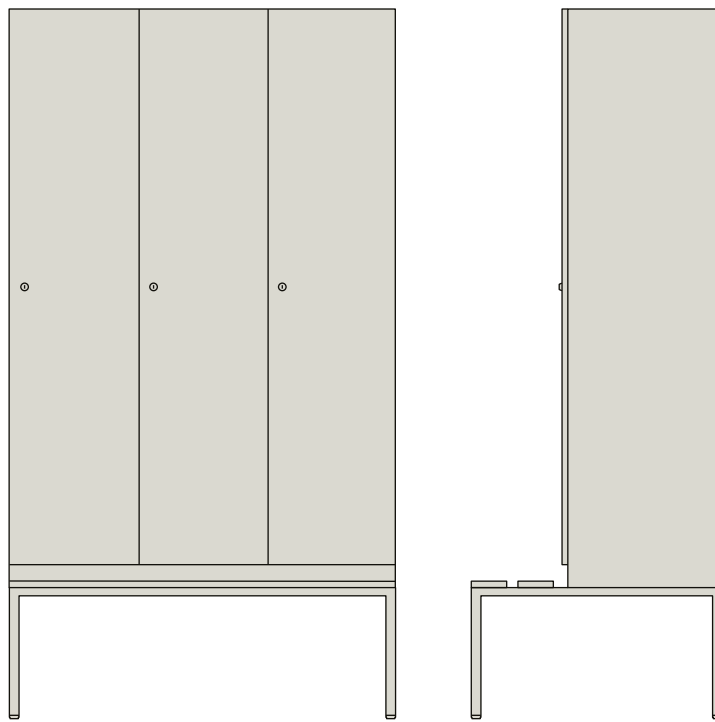

aquarius s

aquarius sg3301ob / sg3401ob /
lockers

ean	model	size in cm	weight in kg	delivery in weeks	price in euro
8713147196247	aquarius sg3301/ob	90 x 50/80 x 220,5	66	8	926
8713147196261	aquarius sg3401/ob	120 x 50/80 x 220,5	88	8	1053