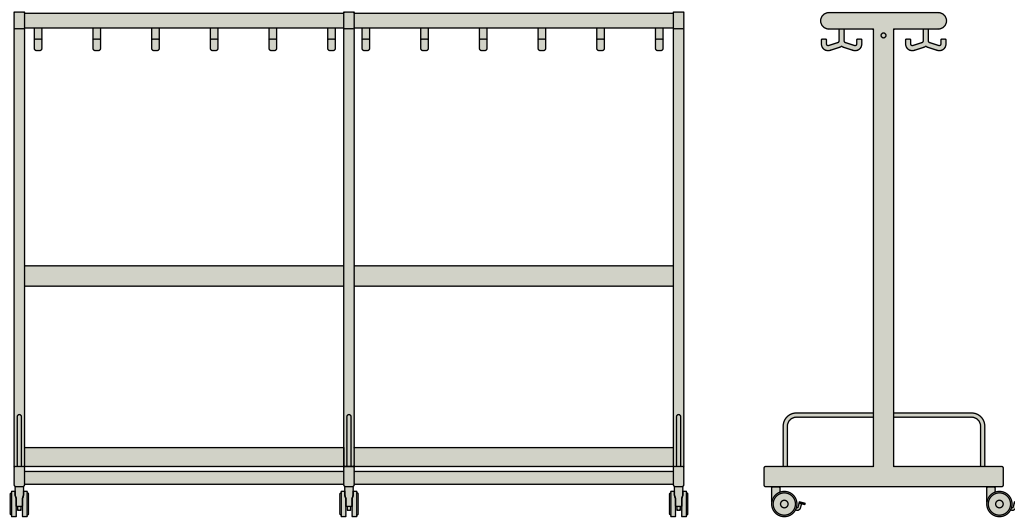

tertio

tertio junior /
coat racks

ean	model	size in cm	colour	coats	supports	weight in kg	delivery in weeks	price in euro
8713147556119	tertio junior	160 x 60 x 120	iron grey	48	3	31	6	1569
8713147556126	tertio junior	160 x 60 x 150	iron grey	48	3	22	6	1598