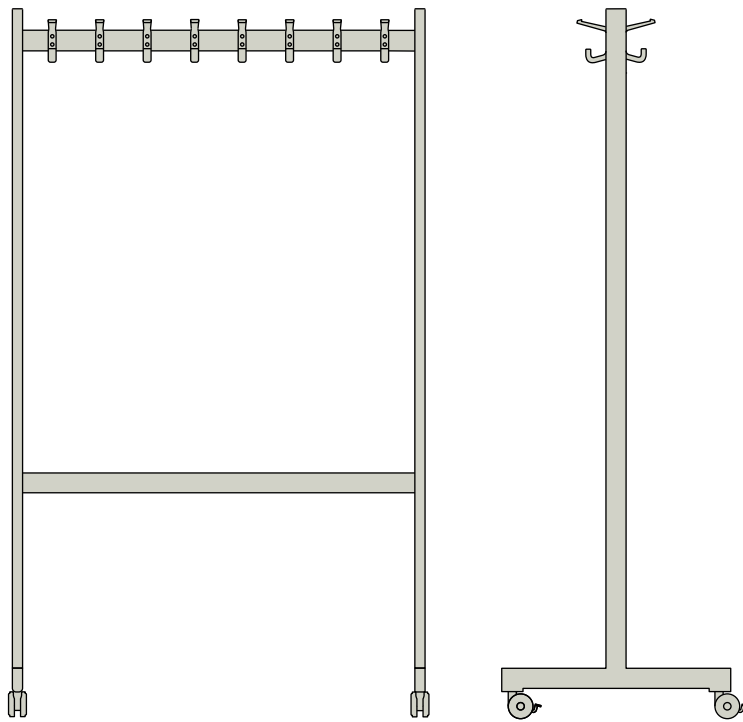

tertio

tertio kompakt /
coat racks

ean	model	size in cm	colour	coats	supports	weight in kg	delivery in weeks	price in euro
8713147605350	tertio kompakt 100cm	100 x 60 x 170	iron grey	32	2	10	1	399
8713147561090	tertio kompakt 200cm	200 x 60 x 170	iron grey	64	3	18	6	470