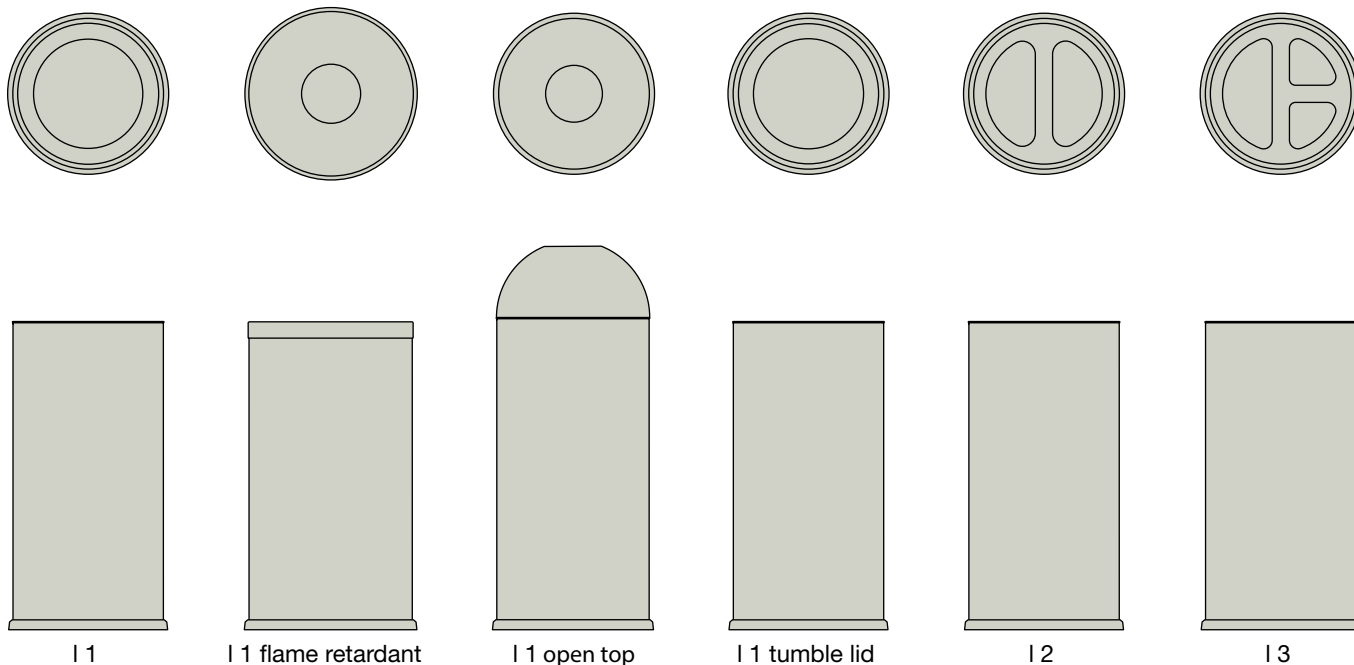

revolved

revolved I / waste bins

I 1

I 1 flame retardant

I 1 open top

I 1 tumble lid

I 2

I 3

ean	model	size in cm	colour	weight in kg	delivery in weeks	price in euro
8713147944244	revolved I 1	35 x 35 x 71	raven black	4,7	1	242
8713147944275	revolved I 1 flame retardant	38 x 38 x 71	raven black	4,9	1	211
8713147944282	revolved I 1 open top	35 x 35 x 87	raven black	4,7	1	258
8713147944237	revolved I 1 tumble lid	35 x 35 x 71	raven black	4,8	1	299
8713147944251	revolved I 2	35 x 35 x 71	raven black	4,7	1	244
8713147944268	revolved I 3	35 x 35 x 71	raven black	4,7	1	246