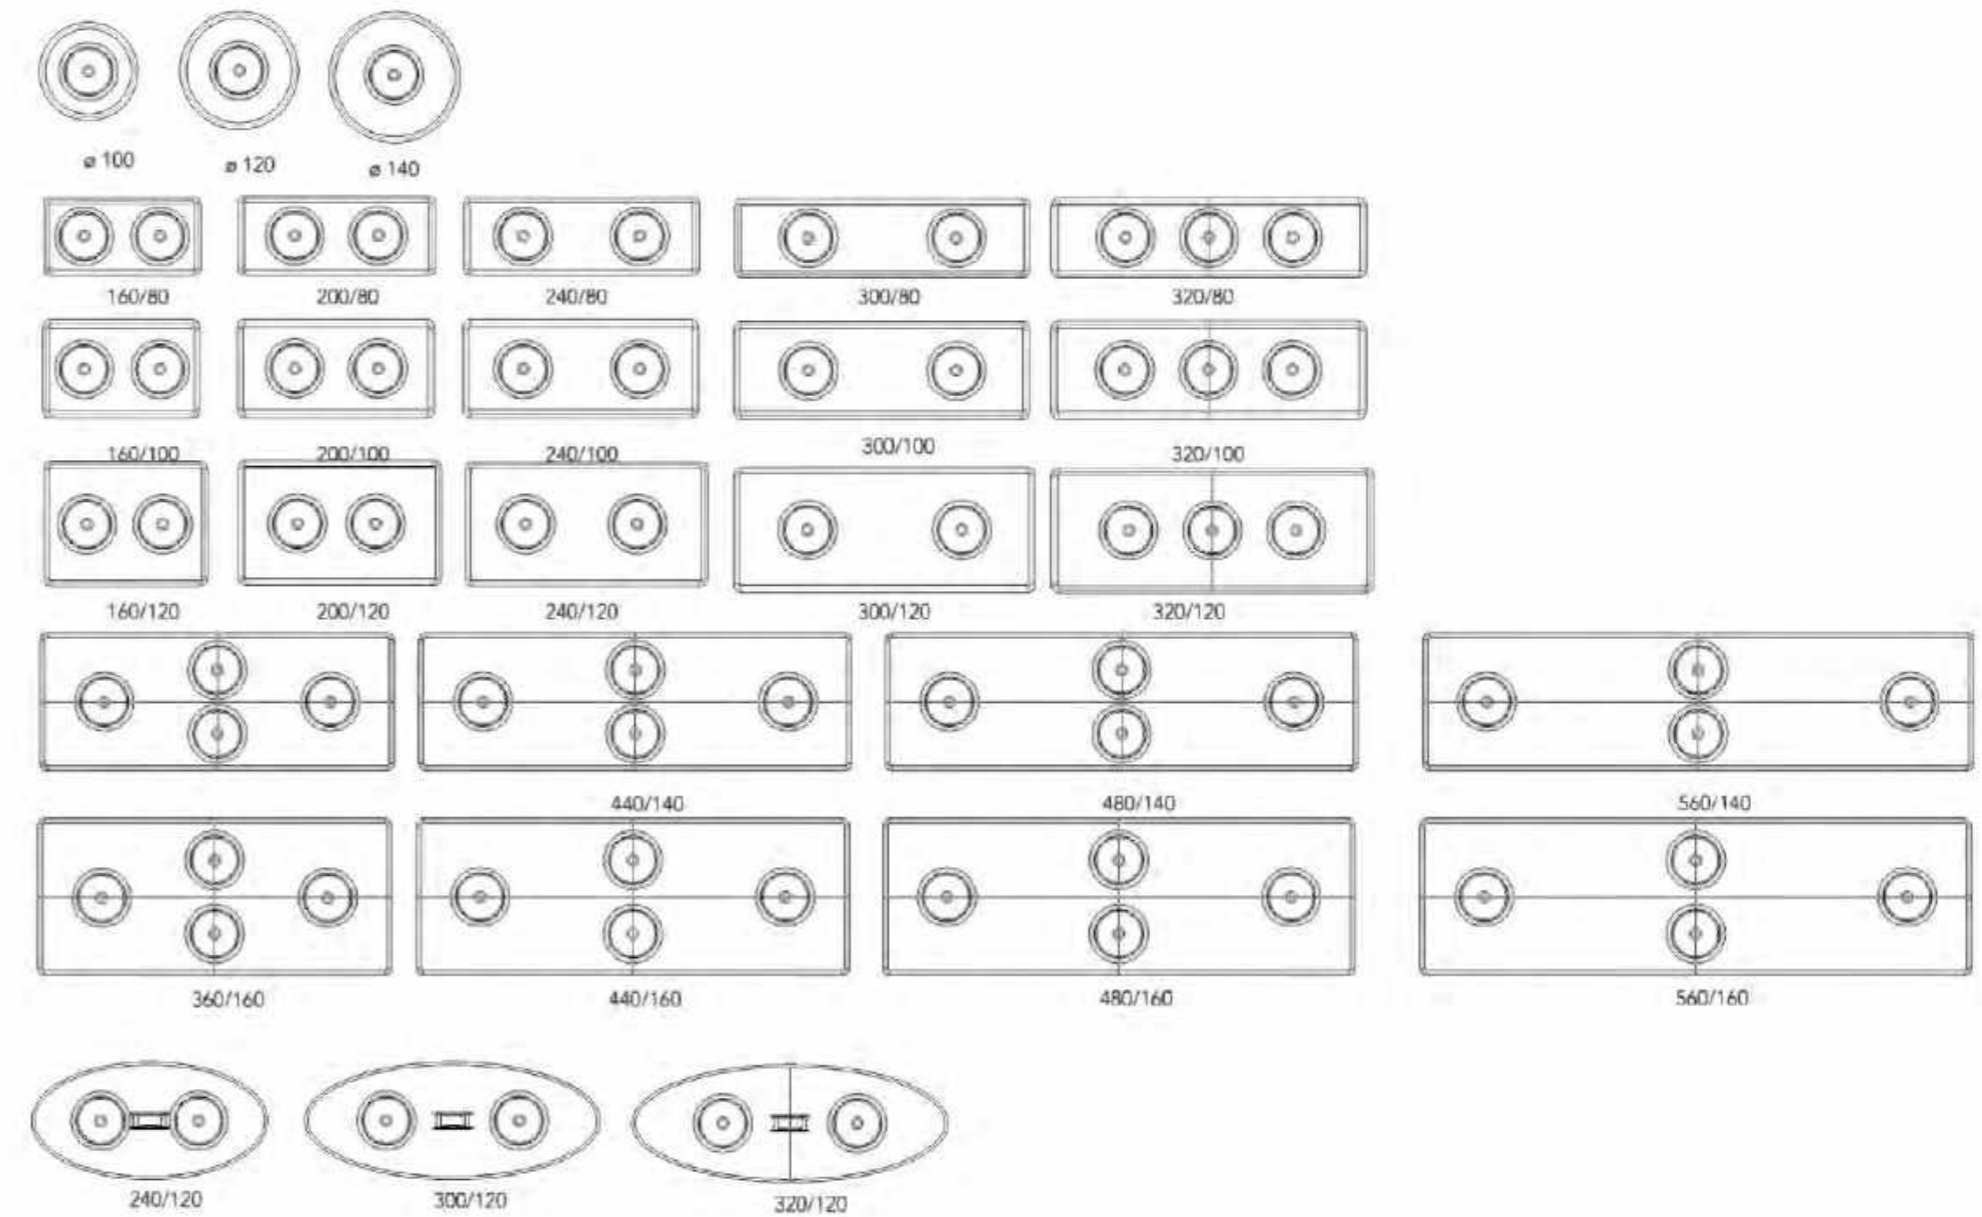

Pillar

Nederland

De Pillar is een programma met een houten kolom in zandloper vorm met houten schijf. De massieve kolompoot is een sieraad onder elk blad en etaleert ons vakmanschap. Samengestelde bladen worden gekoppeld met lamello's en bladverbinders. Onderstellen worden compleet gemonteerd geleverd. Frame: Pillar Randafwerking: facet 35 mm van onderen afgerond. Frames voorzien van stel glijders.

English

The Pillar is a programme featuring a wooden column in hourglass shape with wooden disc. The solid column leg is a jewel under each leaf and showcases our craftsmanship. Composite tops are linked with lamellas and leaf connectors. Frames are delivered fully assembled. Frame: Pillar Edge finishing: 35 mm facet, rounded from bottom. Frames fitted with set glides.

Deutsch

Der Pillar ist ein Programm mit einer hölzernen Säule in Sanduhrform mit Holzscheibe. Das massive Säulenbein ist ein Schmuckstück unter jedem Blatt und stellt unsere Handwerkskunst zur Schau. Die Kompositplatten werden mit Lamellen und Blattverbindern verbunden. Die Gestelle werden komplett montiert geliefert. Gestell: Pillar Kantenbearbeitung: 35 mm Facette, von unten abgerundet. Die Rahmen sind mit festen Gleitern ausgestattet.