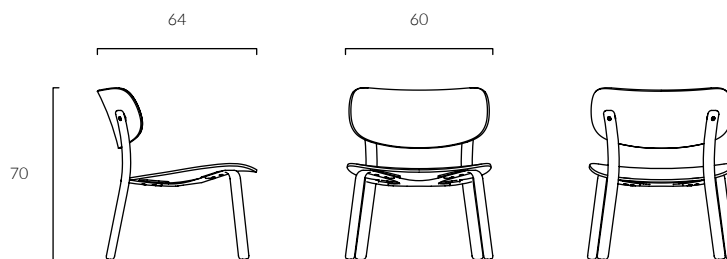

Springback Lounge Chair Upholstered

Design by Keiji Takeuchi

Springback Lounge Chair Upholstered

Design by Keiji Takeuchi

Public price **983,47 €**

Oak / Black Steel RAL9005

Kvadrat Hallingdal 65 173

Dimensions : 64 x 60 x 70 cm

Weight : 16,6 kg

1 box

Box size : 82,5 x 69 x 15,5 cm

Box weight : 20,9 kg

SKU : SPBACK-CH-BL-KVBL-A-OAK

Springback Lounge Chair Upholstered

Design by Keiji Takeuchi

Public price **983,47 €**

Oak / Black Steel RAL9005

Kvadrat Hallingdal 65 116

Dimensions : 64 x 60 x 70 cm

Weight : 16,6 kg

1 box

Box size : 82,5 x 69 x 15,5 cm

Box weight : 20,9 kg

SKU : SPBACK-CH-BL-KVGR-A-OAK

Springback Lounge Chair Upholstered

Design by Keiji Takeuchi

Public price **1.438,02 €**

Oak / Brushed Steel

Kvadrat Hallingdal 65 173

Dimensions : 64 x 60 x 70 cm

Weight : 16,6 kg

1 box

Box size : 82,5 x 69 x 15,5 cm

Box weight : 20,9 kg

SKU : SPBACK-CH-ST-KVBL-A-OAK

Springback Lounge Chair Upholstered

Design by Keiji Takeuchi

Public price **1.438,02 €**

Oak / Brushed Steel

Kvadrat Hallingdal 65 116

Dimensions : 64 x 60 x 70 cm

Weight : 16,6 kg

1 box

Box size : 82,5 x 69 x 15,5 cm

Box weight : 20,9 kg

SKU : SPBACK-CH-ST-KVGR-A-OAK