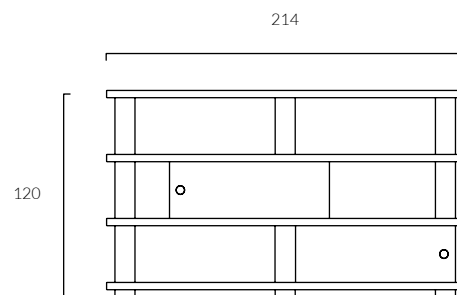

Block Shelving System Configurations Examples

Design by BIG-GAME

Block Shelving System Large

Design by BIG-GAME

2 Levels

Public price 2.227,27 €

SKU : BLOCK-5-BL-1