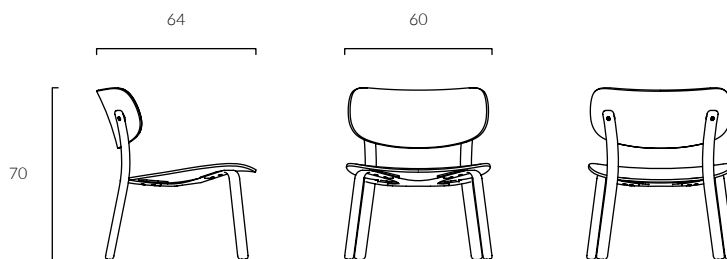

Springback Lounge Chair Upholstered

Design by Keiji Takeuchi

Springback Lounge Chair Upholstered

Design by Keiji Takeuchi

Public price **1.024,79 €**

Walnut / Black Steel RAL9005

Kvadrat Hallingdal 65 173

Dimensions : 64 x 60 x 70 cm

Weight : 16,6 kg

1 box

Box size : 82,5 x 69 x 15,5 cm

Box weight : 20,9 kg

SKU : SPBACK-CH-BL-KVBL-A-WAL

Springback Lounge Chair Upholstered

Design by Keiji Takeuchi

Public price **1.024,79 €**

Walnut / Black Steel RAL9005

Kvadrat Hallingdal 65 116

Dimensions : 64 x 60 x 70 cm

Weight : 16,6 kg

1 box

Box size : 82,5 x 69 x 15,5 cm

Box weight : 20,9 kg

SKU : SPBACK-CH-BL-KVGR-A-WAL

Springback Lounge Chair Upholstered

Design by Keiji Takeuchi

Public price **1.438,02 €**

Walnut / Brushed Steel

Kvadrat Hallingdal 65 173

Dimensions : 64 x 60 x 70 cm

Weight : 16,6 kg

1 box

Box size : 82,5 x 69 x 15,5 cm

Box weight : 20,9 kg

SKU : SPBACK-CH-ST-KVBL-A-WAL

Springback Lounge Chair Upholstered

Design by Keiji Takeuchi

Public price **1.438,02 €**

Walnut / Brushed Steel

Kvadrat Hallingdal 65 116

Dimensions : 64 x 60 x 70 cm

Weight : 16,6 kg

1 box

Box size : 82,5 x 69 x 15,5 cm

Box weight : 20,9 kg

SKU : SPBACK-CH-ST-KVGR-A-WAL