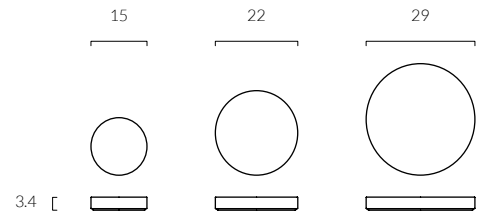

Notes Trays

Design by Julien Renault

Notes Tray S

Design by Julien Renault

Public price

53,72 €

Oak

Dimensions : Ø15 x 3,4 cm

Weight : 0,3 kg

1 box

Box size : 15,2 x 15,2 x 3,5 cm

Box weight : 0,55 kg

SKU : NOTES-TR-S-OAK

MOQ: 5 pieces

Notes Tray M

Design by Julien Renault

Public price

70,25 €

Oak

Dimensions : Ø22 x 3,4 cm

Weight : 0,5 kg

1 box

Box size : 22,2 x 22,2 x 3,5 cm

Box weight : 0,75 kg

SKU : NOTES-TR-M-OAK

MOQ: 5 pieces

Notes Tray L

Design by Julien Renault

Public price

86,78 €

Oak

Dimensions : Ø29 x 3,4 cm

Weight : 0,8 kg

1 box

Box size : : 29,2 x 29,2 x 3,5 cm

Box weight : 1,05 kg

SKU : NOTES-TR-L-OAK

MOQ: 5 pieces