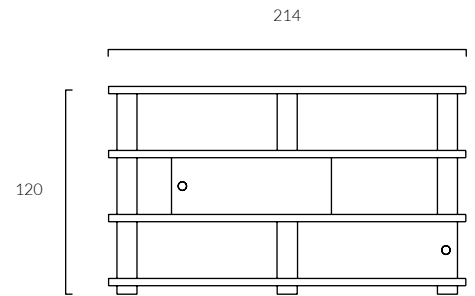

Block Shelving System Configurations Examples

Design by BIG-GAME

Block Shelving System Large
Design by BIG-GAME

Public price 1.446,28 €

1 Level

SKU : BLOCK-5-BL-1