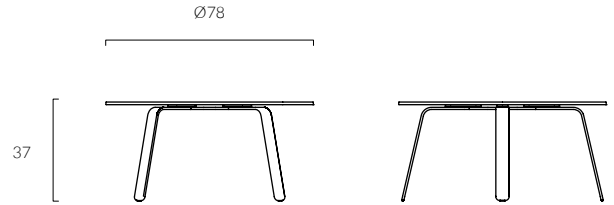

SKU : SPBACK-CH-NO-ST-OAK

Springback Lounge Chair

Design by Keiji Takeuchi

Public price **694,21 €**

Walnut / Black Steel RAL9005
Dimensions : 64 x 60 x 70 cm
Weight : 14 kg
1 box
Box size : 82,5 x 69 x 15,5 cm
Box weight : 18,3 kg

SKU : SPBACK-CH-NO-BL-WAL

Springback Lounge Chair

Design by Keiji Takeuchi

Public price **1.231,40 €**

Walnut / Brushed Steel
Dimensions : 64 x 60 x 70 cm
Weight : 14 kg
1 box
Box size : 82,5 x 69 x 15,5 cm
Box weight : 18,3 kg

SKU : SPBACK-CH-NO-ST-WAL

Springback Lounge Table

Design by Keiji Takeuchi

Springback Lounge Table

Design by Keiji Takeuchi

Public price **438,02 €**

Oak / Black Steel RAL9005

Dimensions : Ø80 x 37 cm