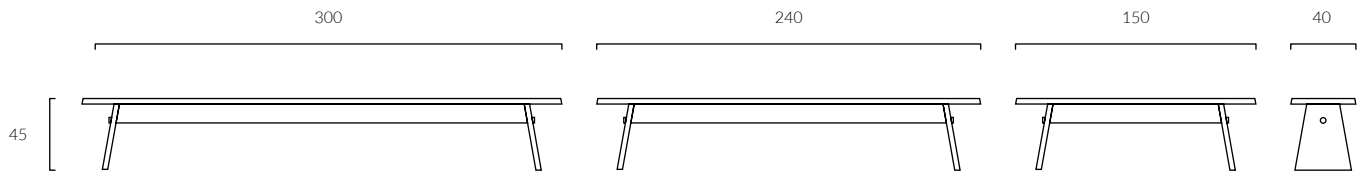

Dimensions : 172 x Ø62 cm

Weight : 12,3 kg

1 box

Public price 485,50 €

Coat stand SKU : SPBACK-CS-A-WH
Tray SKU : SPBACK-CS-A-TR-OAK

June Bench

Design by Jean-François D'Or

June Bench L 150