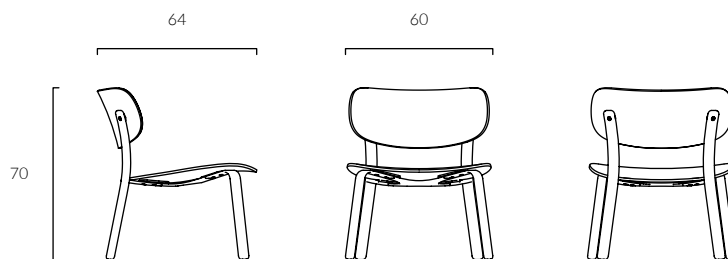

Springback Lounge Chair

Design by Keiji Takeuchi

Springback Lounge Chair

Design by Keiji Takeuchi

Public price **652,89 €**

Oak / Black Steel RAL9005
Dimensions : 64 x 60 x 70 cm
Weight : 14 kg
1 Box
Box size : 82,5 x 69 x 15,5 cm
Box weight : 18,3 kg