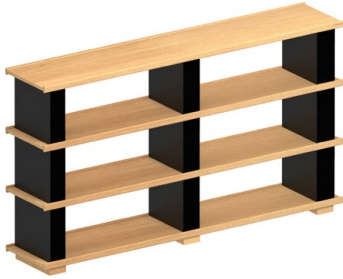

Block Shelving System Large
Design by BIG-GAME

3 Levels

Public price 3.020,66 €

SKU : BLOCK-6-BL-1