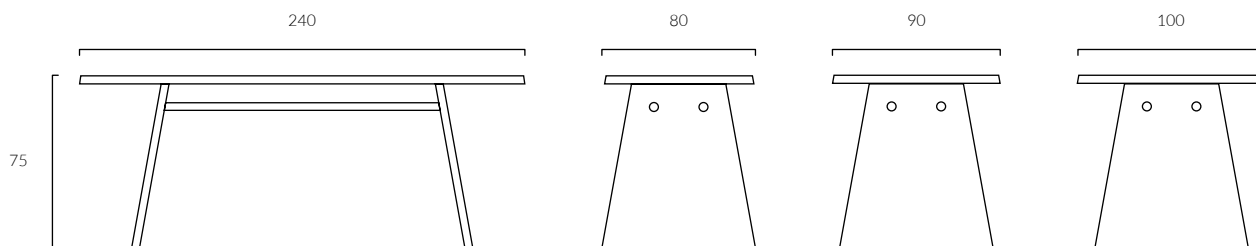

June Table 2.4 Meters

Design by Jean-François D'Or

June Table 2.4 meters

Design by Jean-François D'Or

Public price **3.925,62 €**

Oak

Dimensions : 240 x 80 x 75 cm
Weight : 72,5 kg
2 boxes
Top box size : 255 x 95 x 8 cm
Feet box size : 152 x 75 x 80 cm
Box weight : 78 kg

SKU : JUNE-TP-24080-NA-OAK