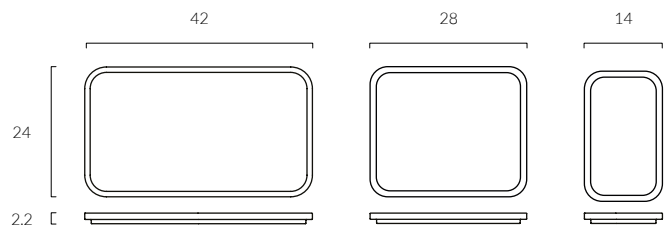

June Trays

Design by Jean-François D'Or

July Tray S

Design by Jean-François D'Or

Public price

33,06 €

Oak

Dimensions : 14 x 24 x 2,2 cm

Weight : < 500 gr

1 box

Box size : 25 x 16 x 3 cm

Box weight : < 500 gr

SKU : JULY-TR-S-NAT

MOQ: 5 pieces

July Tray S

Design by Jean-François D'Or

Public price

33,06 €

Black RAL 9005

Dimensions : 14 x 24 x 2,2 cm

Weight : < 500 gr

1 box

Box size : 25 x 16 x 3 cm

Box weight : < 500 gr

SKU : JULY-TR-S-BLA

MOQ: 5 pieces

July Tray S

Design by Jean-François D'Or

Public price

33,06 €

White RAL 9016

Dimensions : 14 x 24 x 2,2 cm

Weight : < 500 gr

1 box

Box size : 25 x 16 x 3 cm

Box weight : < 500 gr

SKU : JULY-TR-S-WHI

MOQ: 5 pieces

July Tray M

Design by Jean-François D'Or

Public price

45,45 €

Oak

Dimensions : 28 x 24 x 2,2 cm

Weight : < 500 gr

1 box

Box size : 30 x 25 x 3 cm

Box weight : 600 gr

SKU : JULY-TR-M-NAT

MOQ: 5 pieces