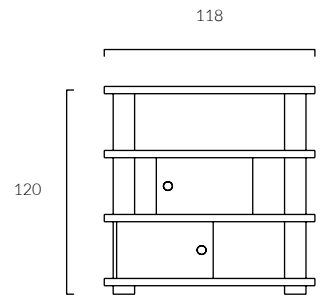

Block Shelving System Configurations Examples

Design by BIG-GAME

Block Shelving System Small

Design by BIG-GAME

2 Levels

Public price 1.367,77 €

SKU : BLOCK-2-BL-1