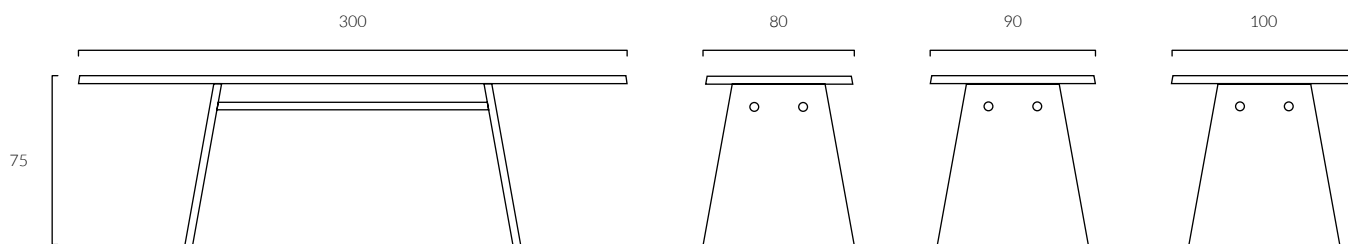

June Table 3 Meters

Design by Jean-François D'Or