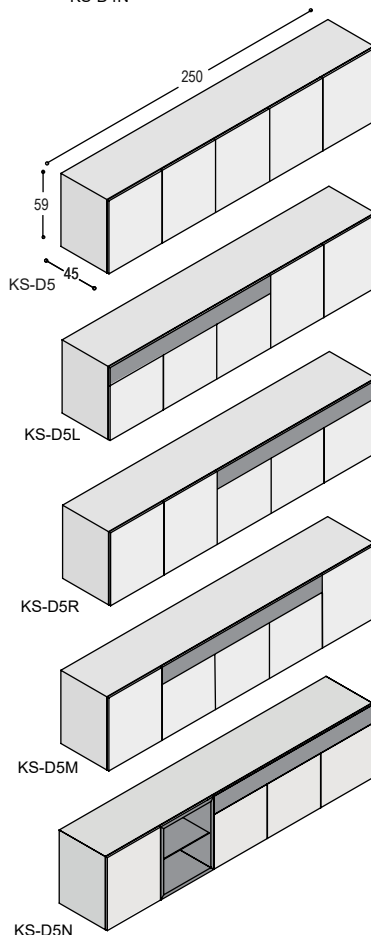

SOLO DRESSOIRS 250x59cm

uni- of
effect lak

KS-D5	hangend SOLO dressoir 250x59x45cm, met 5 deuren en 5 schappen, geheel in lak ...	2.715,-
KS-D5L	hangend SOLO dressoir 250x59x45cm, met 5 deuren, 2 schappen en 3 laden links, geheel in lak ...	3.050,-
KS-D5R	hangend SOLO dressoir 250x59x45cm, met 5 deuren, 2 schappen en 3 laden rechts, geheel in lak ...	3.050,-
KS-D5M	hangend SOLO dressoir 250x59x45cm, met 5 deuren, 2 schappen en 3 laden midden, geheel in lak ...	3.050,-
KS-D5N	hangend SOLO dressoir 250x59x45cm, met 4 deuren, 1 schap, nis 59x50x35cm met glazen schap en 3 laden rechts, geheel in lak ...	3.595,-

MEERPRIJZEN HOUTFINEER

KS-LL1	meerprijs ladefront 50x15cm in houtfineer (of hoogglans)	80,-
KS-LL2	meerprijs ladefront 100x15cm in houtfineer (of hoogglans)	95,-
KS-LL3	meerprijs ladefront 150x15cm in houtfineer (of hoogglans)	110,-
KS-N5H	meerprijs nis 50x59x35cm in houtfineer	150,-
L-L1A	dimbare LED spot in nis, warmwit met afstandsbediening	360,-
KS-VS2	extra schap 47x40cm in lak (onder lade)	70,-