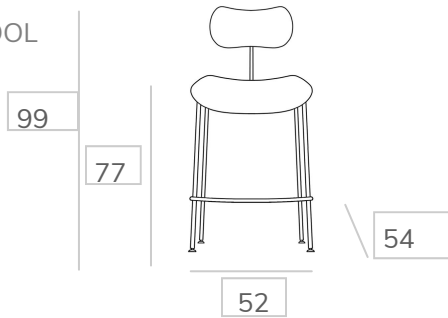

Fully upholstered 0,60 cm x 140 cm

DIMENSIONS in cm

NOD
LOUNGE

PACKAGING

Weight 9 kg
Pcs/carton 1

UPHOLSTERY

Fully upholstered 0,90cm x 140 cm

NOD
BARSTOOL

PACKAGING

Weight 9 Kg
Pcs/carton 1

UPHOLSTERY

Fully upholstered 0,60cm x 140 cm

MIX AND MATCH - our COLORS

METAL FRAME

Black, mat

RAL on request