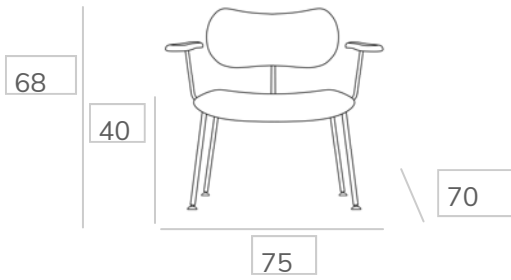

VERSIONS

NOD CHAIR
NOD CHAIR WITH ARMREST
NOD BARSTOOL
NOD LOUNGE CHAIR WITH ARMREST

CERTIFICATIONS

Foam meets Technical Bulletin California 117 test. Other foams on request.

DIMENSIONS in cm

CHAIR

PACKAGING

Weight 14 kg
Pcs/carton 2
Volume 0,34 cbm

UPHOLSTERY

Fully upholstered 0,60 cm x 140 cm

CHAIR

with
armrest

PACKAGING

Weight 16 kg
Pcs/carton 2
Volume 0,34 cbm

UPHOLSTERY

Fully upholstered 0,60 cm x 140 cm

DIMENSIONS in cm

NOD
LOUNGE

PACKAGING

Weight 9 kg
Pcs/carton 1

UPHOLSTERY

Fully upholstered 0,90cm x 140 cm

NOD
BARSTOOL