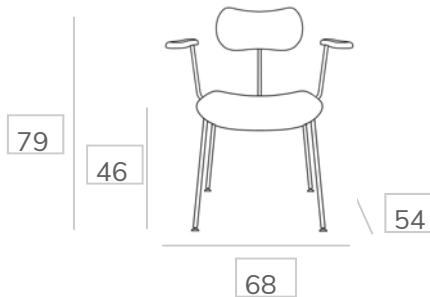

VERSIONS

NOD CHAIR
NOD CHAIR WITH ARMREST
NOD BARSTOOL
NOD LOUNGE CHAIR WITH ARMREST

CERTIFICATIONS

Foam meets Technical Bulletin California 117 test. Other foams on request.

DIMENSIONS in cm

CHAIR

PACKAGING

Weight 14 kg
Pcs/carton 2
Volume 0,34 cbm

UPHOLSTERY

Fully upholstered 0,60 cm x 140 cm

CHAIR

with
armrest

PACKAGING

Weight 16 kg
Pcs/carton 2
Volume 0,34 cbm

UPHOLSTERY

Fully upholstered 0,60 cm x 140 cm

DIMENSIONS in cm

NOD
LOUNGE

PACKAGING

Weight 9 kg
Pcs/carton 1

UPHOLSTERY

Fully upholstered 0,90cm x 140 cm

NOD
BARSTOOL