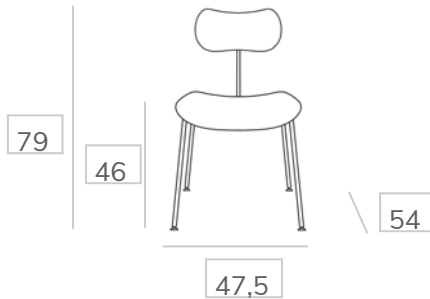

VERSIONS

NOD CHAIR
NOD CHAIR WITH ARMREST
NOD BARSTOOL
NOD LOUNGE CHAIR WITH ARMREST

CERTIFICATIONS

Foam meets Technical Bulletin California 117 test. Other foams on request.

DIMENSIONS in cm

CHAIR

PACKAGING

Weight 14 kg
Pcs/carton 2
Volume 0,34 cbm

UPHOLSTERY

Fully upholstered 0,60 cm x 140 cm

CHAIR

with
armrest

PACKAGING

Weight 16 kg
Pcs/carton 2
Volume 0,34 cbm

UPHOLSTERY

Fully upholstered 0,60 cm x 140 cm

DIMENSIONS in cm

NOD
LOUNGE

PACKAGING

Weight 9 kg
Pcs/carton 1

UPHOLSTERY

Fully upholstered 0,90cm x 140 cm

NOD
BARSTOOL