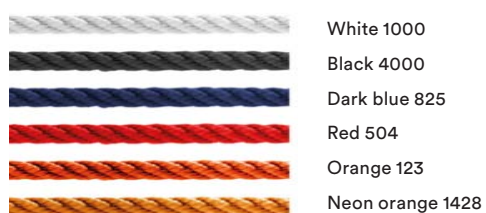

PATTERNS

ALFA

BETA

DELTA

DIAMOND

GAMMA

ZETA

Thread colors

- White 1000
- Black 4000
- Dark blue 825
- Red 504
- Orange 123
- Neon orange 1428

- Neon green 1426
- Dark green 1097
- Dark grey 416
- Grey 415
- Beige 265
- Brown 122

Offecct Flexicolor

We can offer a variety of RAL colors on many of our metal frames. Offecct Flexicolor can be ordered as an option in the following RAL colors. For colors in addition to the colors below, please contact our support for a quote, offecct-support@flok.com