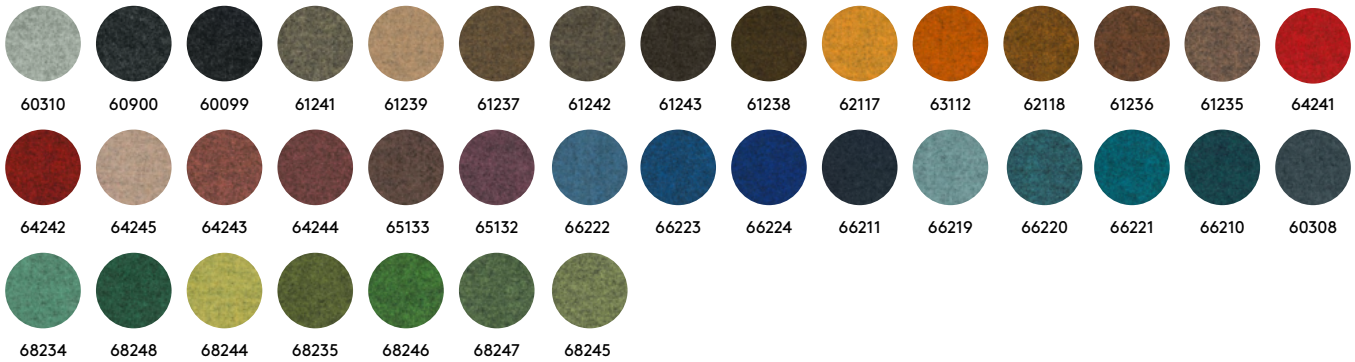

UPHOLSTERY - MOST COMMON

FOCUS MELANGE Stock colours:

FOCUS MELANGE Non-stock colours - longer delivery time.

SALSA

XTREME CS

DOX Stock colours:

NB The colours stated in the price list may differ slightly to the actual fabric colour. To get physical fabric samples, please contact us. See each product page for compatible textiles and price range.

UPHOLSTERY - MOST COMMON

AIR FELT Stock colours:

AIR FELT Non-stock colours - longer delivery time.

SOUNDFELT VF (Eco/Fire) Made from recycled material. Colour differences may occur. Fire classed.

HAMPA:

NB The colours stated in the price list may differ slightly to the actual fabric colour. To get physical fabric samples, please contact us. See each product page for compatible textiles and price range.

Most of the textiles in the list below are eco-labelled with Möbelfakta or Ecolabel and some are extra wide matching wide floor screens with dimensions over 1200 mm. (See below colour symbol for guidance).

 = Möbelfakta

 = Ecolabel

 = For wide floor screens >1200 mm