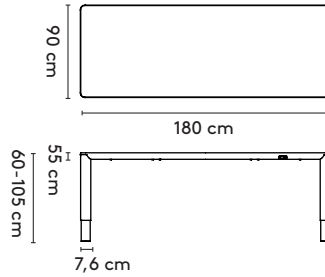

powered by cable

180 x 90 cm 240 x 105 cm
 210 x 90 cm
 240 x 90 cm

HAT rectangular 2

battery powered version comes with charging cable

180 x 90 cm 240 x 105 cm
 210 x 90 cm
 240 x 90 cm

3 Materials

Top: oak (veneer, duramas)
Legs: oak (veneer)

-

6 Cable management

CM15
 EVOline® One spot
 Ø 5,9 cm

CM16
 Avolt Square 1
 7,6 x 7,6 x 7,6 cm