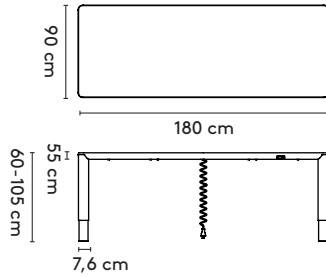

powered by cable

180 x 90 cm 240 x 105 cm
 210 x 90 cm
 240 x 90 cm

HAT rectangular 2

battery powered version comes with charging cable

180 x 90 cm 240 x 105 cm
 210 x 90 cm
 240 x 90 cm

3 Materials

Top: oak (veneer, duramas)
Legs: oak (veneer)

-

6 Cable management

CM15
 EVOline® One spot
 Ø 5,9 cm

CM16
 Avolt Square 1
 7,6 x 7,6 x 7,6 cm